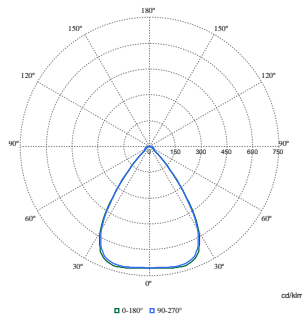

Fotometrische gegevens

Polar Normal (separate) - BY580PI - 910505102903