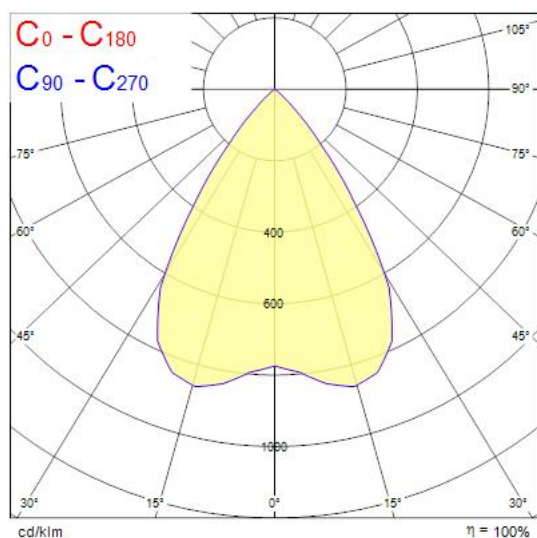

Concord

Solstice 150 1450lm LUMI 930 DALI 2070141

IP rating	IP40/20
IK rating	IK02
Product EAN number	5025768701414
Warranty	5 years

Photometry