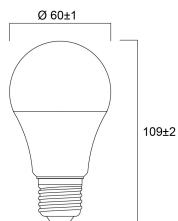

TECHNICAL DRAWINGS