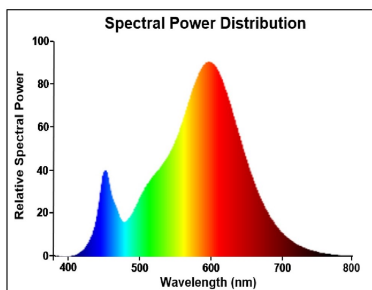

ToLEDo GLS

ToLEDo GLS V7 1055LM 827 E27 SL

0029589

Packaging

Single packaging type	Carton
Product EAN number	5410288295893
Packaging single length / height (cm)	6.0
Packaging single width (cm)	6.0
Packaging single depth (cm)	11.2
DUN14 (outer)	15410288295890
Units per outer package	6
Packaging outer length / height (cm)	18.8
Packaging outer width (cm)	12.7
Packaging outer depth (cm)	12.0

Safety data

Optimal operating condition (°C)	-20-40
Breakage cleaning instructions	Not applicable
Special purpose lamp	No
Dry applications use only	Yes
Suitable for household illumination	Yes
Safety message	Not Suitable for totally enclosed fixtures

PHOTOMETRY

TECHNICAL DRAWINGS