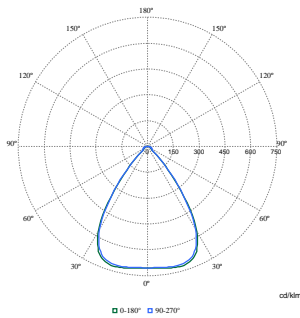

Fotometrische gegevens

Polar Normal (separate) - BY580PI - 910505102905