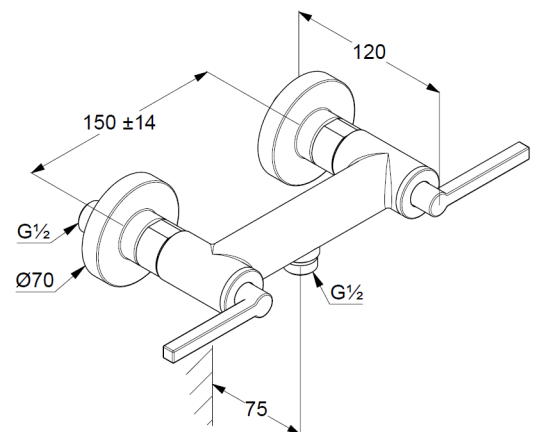

Technische Daten/ Technical Data

KLUDI NOVA FONTE

shower mixer
DN 15
Style: Puristic

Ref.:
207105315

Finishes:
53 matt white

Product description
Manufacturer KLUDI GmbH & Co. KG
Typ: KLUDI NOVA FONTE
shower mixer
Ref.: 207105315

shower mixer
2-handle mixer
wall mounted
wing handle, metal
protected against back flow
shower outlet G1/2
ceramic headparts 90° (right/left)
flow rate at 3 bar 21 l/min.
S-unions G1/2 x G3/4

Produktabbildung/ Product picture

Maßzeichnung/ Dimensional drawing

Durchfluss/ Flow rate