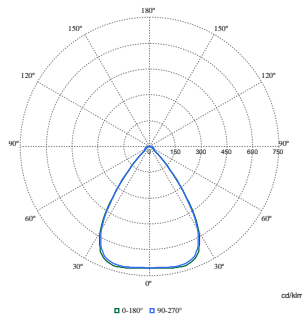

Fotometrische gegevens

Polar Normal (separate) - BY580PI - 910505102906