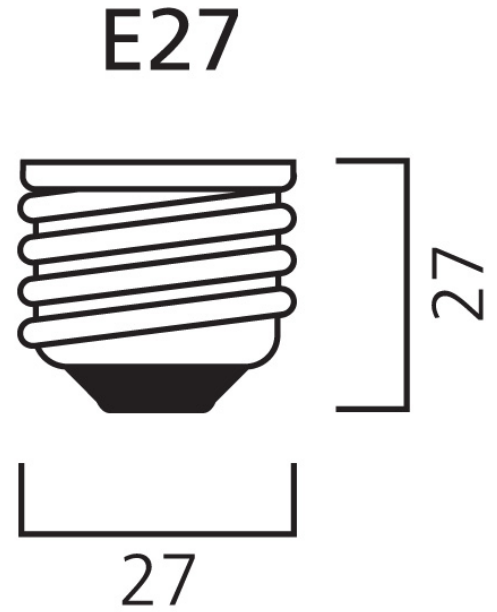

Product Overview

Product name	ToLEDo GLS V7 806LM 865 E27 SL
Technology	LED
Watt (Rated) (W)	8
Cap/Base	E27
Fixture rating	Open
E-number FI	4740981
Colour temperature (K)	6500
CRI (Ra)	80
Colour Variation Initial (SDCM)	6
Photobiological Risk Group	RG0
Wattage (W)	8
Product EAN number	5410288295879
Warranty	3 years

Technical drawings

Data table

GENERAL DATA

Product name	ToLEDo GLS V7 806LM 865 E27 SL
Technology	LED
Watt (Rated) (W)	8
Cap/Base	E27
Fixture rating	Open
Operating temperature range (°C)	-20°C...+40°C
Performance ambient temperature Tq (°C)	25
E-number FI	4740981
Warranty	3 years