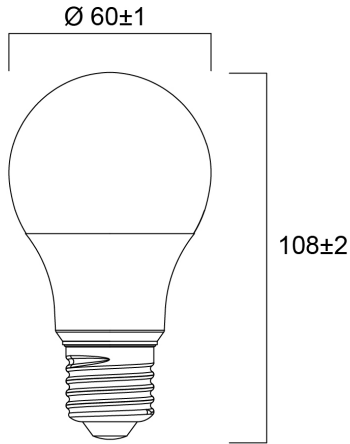

Product Overview

Product name	ToLEDo GLS V7 806LM 865 E27 SL
Technology	LED
Watt (Rated) (W)	8
Cap/Base	E27
Fixture rating	Open
E-number FI	4740981
Colour temperature (K)	6500
CRI (Ra)	80
Colour Variation Initial (SDCM)	6
Photobiological Risk Group	RG0
Wattage (W)	8
Product EAN number	5410288295879
Warranty	3 years

Technical drawings

Data table

GENERAL DATA

Product name	ToLEDo GLS V7 806LM 865 E27 SL
Technology	LED
Watt (Rated) (W)	8
Cap/Base	E27
Fixture rating	Open
Operating temperature range (°C)	-20°C...+40°C
Performance ambient temperature Tq (°C)	25
E-number FI	4740981
Warranty	3 years

LIFETIME DATA

Lifespan L70 B50	15000
Average life (Rated) (h)	15000

PHYSICAL DATA

Nominal Product Length (mm)	107
Nominal Product Diameter (mm)	60
Weight (kg)	0.03

PACKAGING

Single packaging type	Carton
Product EAN number	5410288295879
Packaging single width (cm)	6.0
Packaging single depth (cm)	11.2
DUN14 (outer)	15410288295876

SYLVANIA

ToLEDo GLS V7 806LM 865 E27 SL
0029587

Packaging outer length / height (cm)	18.8
--------------------------------------	------

SAFETY DATA

Optimal operating condition (°C)	-20-40
Breakage cleaning instructions	Not applicable
Special purpose lamp	No
Dry applications use only	No
Suitable for household illumination	No
Safety message	Not Suitable for totally enclosed fixtures