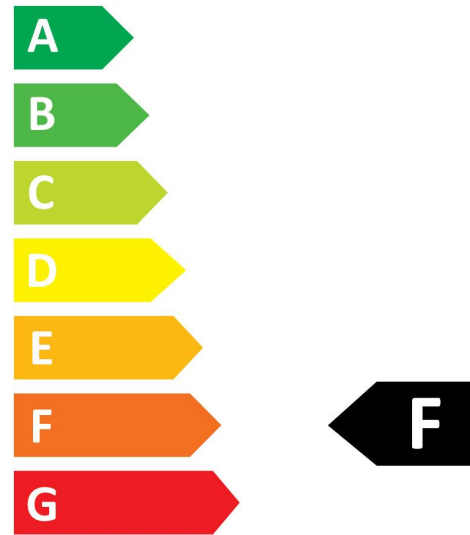

Product Overview

Product name	ToLEDo GLS V7 806LM 865 E27 SL
Technology	LED
Watt (Rated) (W)	8
Cap/Base	E27
Fixture rating	Open
E-number FI	4740981
Colour temperature (K)	6500
CRI (Ra)	80
Colour Variation Initial (SDCM)	6
Photobiological Risk Group	RG0
Wattage (W)	8
Product EAN number	5410288295879
Warranty	3 years

Energy label

0029587

8
kWh/1000h

0029587

8
kWh/1000h

Light your world