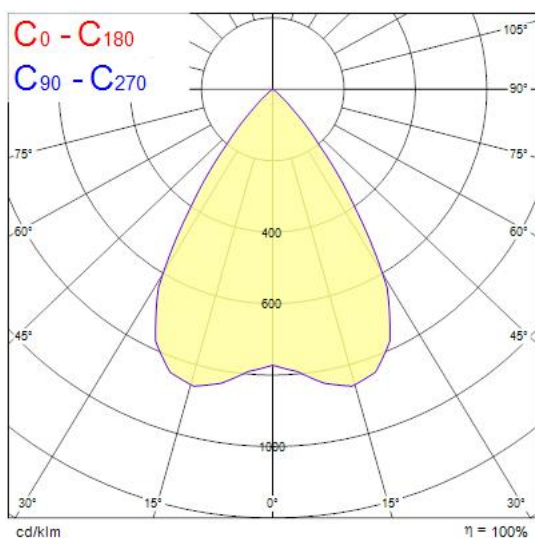

Concord

Solstice 150 2000lm 940 SSC
2070140

IP rating	IP40/20
IK rating	IK02
Product EAN number	5025768701407
Warranty	5 years

Photometry