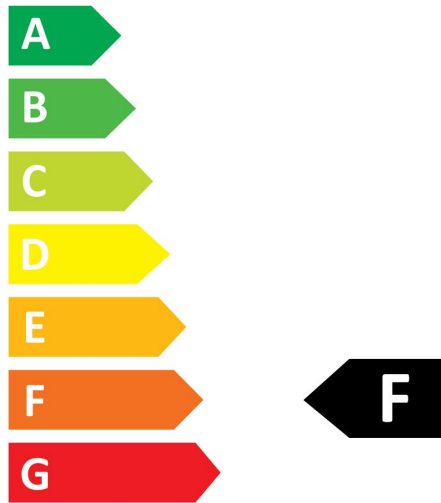

Optical data

Luminous flux (lm)	806
Luminous flux (Rated) (lm)	806
Colour temperature (K)	6500
Light colour	Daylight
CRI (Ra)	80
Colour Variation Initial (SDCM)	SDCM6
Photobiological Risk Group	RG0
Lumen maintenance at end of nominal life (%)	70

2019/2015

ToLEDo GLS

ToLEDo GLS V7 806LM 865 E27 SL

0029587

0029587

8
kWh/1000h

2019/2015