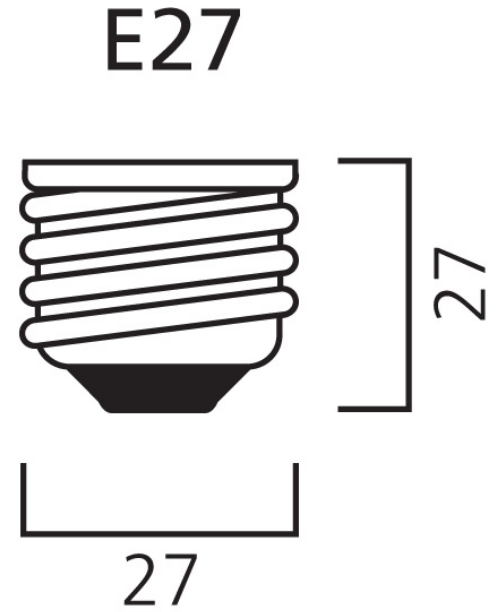

Product Overview

Product name	ToLEDo GLS V7 806LM 840 E27 SL3
Technology	LED
Watt (Rated) (W)	8
Cap/Base	E27
Fixture rating	Open
E-number FI	4741166
Colour temperature (K)	4000
CRI (Ra)	80
Colour Variation Initial (SDCM)	6
Photobiological Risk Group	RG0
Wattage (W)	8
Product EAN number	5410288295862
Warranty	3 years

Technical drawings

Data table

GENERAL DATA

Product name	ToLEDo GLS V7 806LM 840 E27 SL3
Technology	LED
Watt (Rated) (W)	8
Cap/Base	E27
Fixture rating	Open
Operating temperature range (°C)	-20°C...+40°C
Performance ambient temperature Tq (°C)	25
E-number FI	4741166
Warranty	3 years