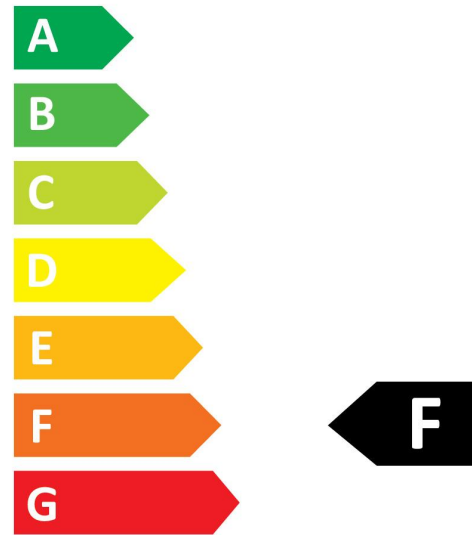

Energy label

0029586

8
kWh/1000h

0029586

8
kWh/1000h

Light your world