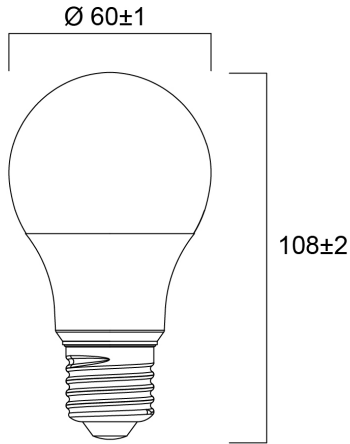

Product Overview

Product name	ToLEDo GLS V7 806LM 840 E27 SL3
Technology	LED
Watt (Rated) (W)	8
Cap/Base	E27
Fixture rating	Open
E-number FI	4741166
Colour temperature (K)	4000
CRI (Ra)	80
Colour Variation Initial (SDCM)	6
Photobiological Risk Group	RG0
Wattage (W)	8
Product EAN number	5410288295862
Warranty	3 years

Technical drawings

Data table

GENERAL DATA

Product name	ToLEDo GLS V7 806LM 840 E27 SL3
Technology	LED
Watt (Rated) (W)	8
Cap/Base	E27
Fixture rating	Open
Operating temperature range (°C)	-20°C...+40°C
Performance ambient temperature Tq (°C)	25
E-number FI	4741166
Warranty	3 years

LIFETIME DATA

Lifespan L70 B50	15000
Average life (Rated) (h)	15000

PHYSICAL DATA

Nominal Product Length (mm)	107
Nominal Product Diameter (mm)	60
Weight (kg)	0.088

PACKAGING

Single packaging type	Carton
Product EAN number	5410288295862
Packaging single width (cm)	6.0
Packaging single depth (cm)	11.2
DUN14 (outer)	15410288295869