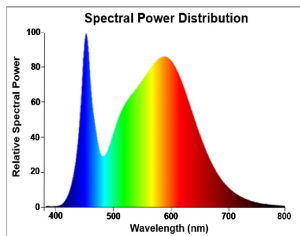

ToLEDo GLS

ToLEDo GLS V7 806LM 840 E27 SL3

0029586