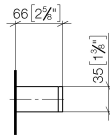

Bath grip - Brushed Platinum

SERIES SPECIFIC

83 030 780 Product version from 4/1/2025

- gauge 185 mm
- width 300mm
- height 35 mm
- 65mm projection

	Brushed Platinum	83 030 780-06
	Chrome	83 030 780-00
	Platinum	83 030 780-08
	Dark Chrome	83 030 780-19
	Brushed Light Gold (PVD)	83 030 780-27
	Brushed Durabrass (23kt Gold)	83 030 780-28
	Brushed Gold (PVD)	83 030 780-37
	Brushed Dark Brass (PVD)	83 030 780-39
	Brushed Bronze (PVD)	83 030 780-42
	Brushed Dark Bronze (PVD)	83 030 780-43
	Brushed Champagne (22kt Gold)	83 030 780-46
	Champagne (22kt Gold)	83 030 780-47
	Brushed Dark Platinum	83 030 780-99

83 030 780 Product version from 4/1/2025

mm [inches]

83 030 780 Product version from 4/1/2025

Parts for other finishes can be found here: [Chrome](#)

Spare parts list

No.	Item Number	Name	Quantity used	Delivery time
2	90 31 11 004 00 90	grub screw with hexagon socket M5 x 8 mm -	2.00	14
1	05 17 20 717 00 90	Attachment set 35 x 65 x 7 mm -	2.00	14