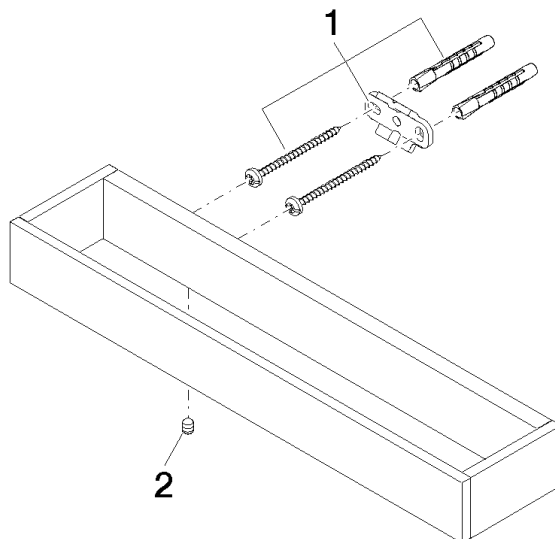

Bath grip - Brushed Platinum

SERIES SPECIFIC

83 030 780 Product version from 4/1/2025

- gauge 185 mm
- width 300mm
- height 35 mm
- 65mm projection

	Brushed Platinum	83 030 780-06
	Chrome	83 030 780-00
	Platinum	83 030 780-08
	Dark Chrome	83 030 780-19
	Brushed Light Gold (PVD)	83 030 780-27
	Brushed Durabrass (23kt Gold)	83 030 780-28
	Brushed Gold (PVD)	83 030 780-37
	Brushed Dark Brass (PVD)	83 030 780-39
	Brushed Bronze (PVD)	83 030 780-42
	Brushed Dark Bronze (PVD)	83 030 780-43
	Brushed Champagne (22kt Gold)	83 030 780-46
	Champagne (22kt Gold)	83 030 780-47
	Brushed Dark Platinum	83 030 780-99

83 030 780 Product version from 4/1/2025

mm [inches]

83 030 780 Product version from 4/1/2025

Parts for other finishes can be found here: [Chrome](#)

Spare parts list

No.	Item Number	Name	Quantity used	Delivery time
2	90 31 11 004 00 90	grub screw with hexagon socket M5 x 8 mm -	2.00	14
1	05 17 20 717 00 90	Attachment set 35 x 65 x 7 mm -	2.00	14