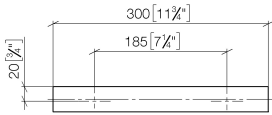

Bath grip - Brushed Platinum

SERIES SPECIFIC

83 030 780 Product version from 4/1/2025

- gauge 185 mm
- width 300mm
- height 35 mm
- 65mm projection

	Brushed Platinum	83 030 780-06
	Chrome	83 030 780-00
	Platinum	83 030 780-08
	Dark Chrome	83 030 780-19
	Brushed Light Gold (PVD)	83 030 780-27
	Brushed Durabrass (23kt Gold)	83 030 780-28
	Brushed Gold (PVD)	83 030 780-37
	Brushed Dark Brass (PVD)	83 030 780-39
	Brushed Bronze (PVD)	83 030 780-42
	Brushed Dark Bronze (PVD)	83 030 780-43
	Brushed Champagne (22kt Gold)	83 030 780-46
	Champagne (22kt Gold)	83 030 780-47
	Brushed Dark Platinum	83 030 780-99

83 030 780 Product version from 4/1/2025

mm [inches]

83 030 780 Product version from 4/1/2025

Parts for other finishes can be found here: [Chrome](#)

Spare parts list

No.	Item Number	Name	Quantity used	Delivery time
2	90 31 11 004 00 90	grub screw with hexagon socket M5 x 8 mm -	2.00	14
1	05 17 20 717 00 90	Attachment set 35 x 65 x 7 mm -	2.00	14