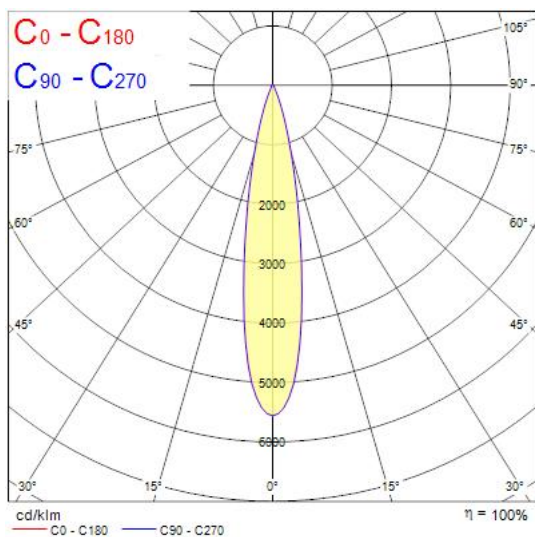

Concord

CONCORD BEACON 2700K NARROW SSC WHITE 2062487

LOR (%)	100
Correlated colour temperature (k)	2700
Light colour	Candlelight
CRI (Ra)	97
Colour Variation Initial (SDCM)	2
Beam Angle (°)	19
Photobiological Risk Group	RG1
Total power consumption (W)	18
Electrical protection	Class II
Control gear type	LED driver constant current
Dimmable	Yes
Minimum dimming level (%)	1
Housing colour	RAL 9016 - Traffic white / Bezel
IP rating	IP20
IK rating	IK02
Product EAN number	5025768624874
Warranty	5 years
Dimming method	SylSmart SSC
Useful luminous flux (#use)	1575

Photometry