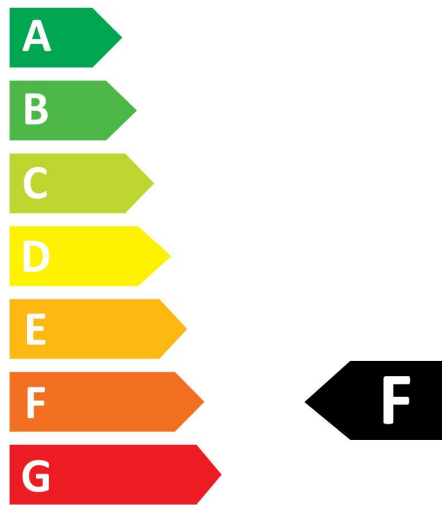

ToLEDo GLS

ToLEDo GLS V7 806LM 840 E27 SL3

0029586

0029586

8
kWh/1000h

2019/2015