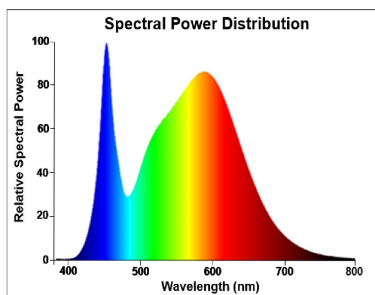

ToLEDo GLS

ToLEDo GLS V7 806LM 840 E27 SL3

0029586

Packaging

Single packaging type	Carton
Product EAN number	5410288295862
Packaging single length / height (cm)	18.4
Packaging single width (cm)	6.0
Packaging single depth (cm)	11.2
DUN14 (outer)	15410288295869
Units per outer package	6
Packaging outer length / height (cm)	37.7
Packaging outer width (cm)	19.0
Packaging outer depth (cm)	12.2

Safety data

Optimal operating condition (°C)	-20-40
Breakage cleaning instructions	Not applicable
Special purpose lamp	No
Dry applications use only	Yes
Suitable for household illumination	Yes
Safety message	Not Suitable for totally enclosed fixtures

PHOTOMETRY

TECHNICAL DRAWINGS