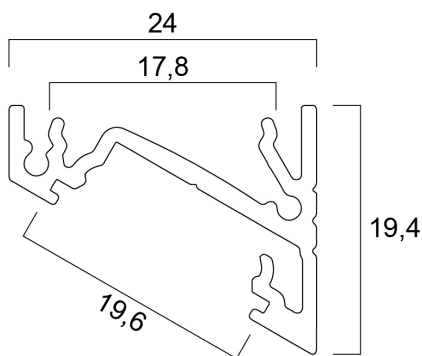

Profile corner surface 14 (24x19) 2m SET

Item No: 0021595

SYLVANIA

PRO

**CE UK
CA**

The Profile corner surface 14 2m SET consists of 2m anodised profile , opal diffuser , 2 end caps and 4 holders

Technical Assets

Dimensions (mm)

Photometrics

Profile corner surface 14 (24x19) 2m SET

Item No: 0021595

SYLVANIA

General data

Product name	Profile corner surface 14 (24x19) 2m SET
Technology	Accessory
Accessory type	Mounting, Decorative
Housing	Aluminium
General application	Hospitality, Retail
ETIM Class	EC002557
E-number FI	4278231
Warranty	3 years

Physical data

Housing colour	Silver
Nominal Product Length (mm)	2000
Nominal Product Width (mm)	24
Nominal Product Height (mm)	19.4
Weight (kg)	0.49

Packaging

Product EAN number	5410288215952
Packaging single length / height (cm)	200.5
Packaging single width (cm)	1.9
Packaging single depth (cm)	1.9
DUN14 (inner)	15410288215959
Units per outer package	50
Packaging outer length / height (cm)	210.0
Packaging outer width (cm)	17.0
Packaging outer depth (cm)	17.5