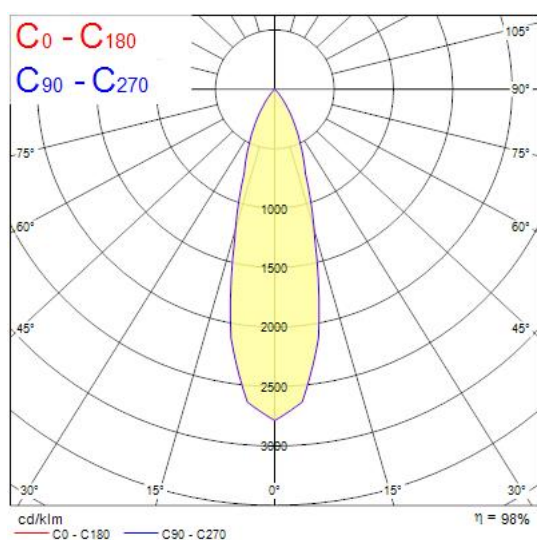

Concord

MYRIAD DECO HOUSING SPOT 3000K PHDM WHITE REF 2057985

Control gear type	Electronic ballast
Minimum dimming level (%)	10
Housing colour	White
IP rating	IP20
IK rating	IK02
Product EAN number	5025768579853
Warranty	5 years
Dimming method	Other
Useful luminous flux (#use)	1119

Photometry