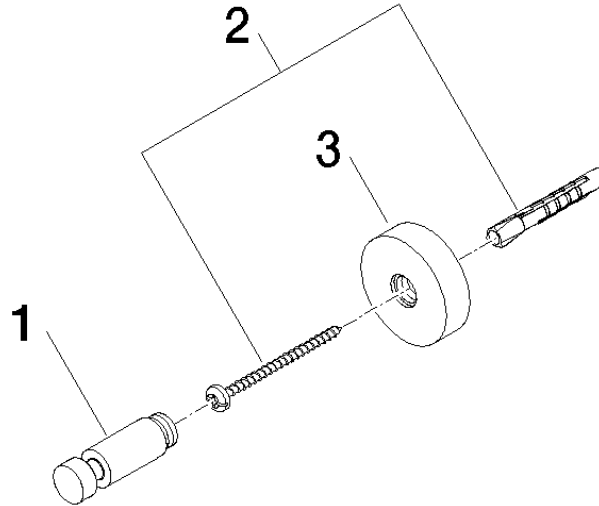

83 251 979 Product version from 7/1/2023

- rosette Ø 40 mm
- 50mm projection

Fits ELIO, ENO, MEM, META SQUARE, SYNC, TARA and TARA ULTRA

	Brushed Platinum	83 251 979-06
	Chrome	83 251 979-00
	Dark Chrome	83 251 979-19
	Brushed Durabrass (23kt Gold)	83 251 979-28
	Matte Black	83 251 979-33
	Brushed Gold (PVD)	83 251 979-37
	Brushed Dark Brass (PVD)	83 251 979-39
	Brushed Dark Bronze (PVD)	83 251 979-43
	Brushed Champagne (22kt Gold)	83 251 979-46
	Champagne (22kt Gold)	83 251 979-47
	Brushed Chrome	83 251 979-93
	Brushed Dark Platinum	83 251 979-99

83 251 979 Product version from 7/1/2023

mm [inches]

83 251 979 Product version from 7/1/2023

Parts for other finishes can be found here: [Chrome](#)

Spare parts list

No.	Item Number	Name	Quantity used	Delivery time
3	08 27 97 501-06	Rosette Ø 40 x 11 mm - Brushed Platinum	1.00	20
1	08 18 60 518-06	Hooks 13 x 46 x 13 mm - Brushed Platinum	1.00	20
2	05 30 31 025 00 90	Mounting Bolt Round head 4,5 x 60 mm -	1.00	14