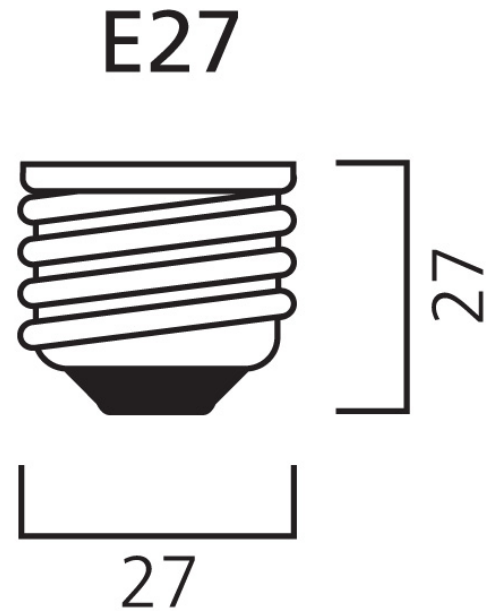

Product Overview

Product name	ToLEDo GLS V7 806LM 840 E27 SL
Technology	LED
Watt (Rated) (W)	8
Cap/Base	E27
Fixture rating	Open
E-number FI	4740980
Colour temperature (K)	4000
CRI (Ra)	80
Colour Variation Initial (SDCM)	6
Photobiological Risk Group	RG0
Wattage (W)	8
Product EAN number	5410288295855
Warranty	3 years

Technical drawings

Data table

GENERAL DATA

Product name	ToLEDo GLS V7 806LM 840 E27 SL
Technology	LED
Watt (Rated) (W)	8
Cap/Base	E27
Fixture rating	Open
Operating temperature range (°C)	-20°C...+40°C
Performance ambient temperature Tq (°C)	25
E-number FI	4740980
Warranty	3 years

SYLVANIA

ToLEDo GLS V7 806LM 840 E27 SL
0029585

Packaging outer length / height (cm)	18.8
--------------------------------------	------

SAFETY DATA

Optimal operating condition (°C)	-20-40
Breakage cleaning instructions	Not applicable
Special purpose lamp	No
Dry applications use only	No
Suitable for household illumination	No
Safety message	Not Suitable for totally enclosed fixtures