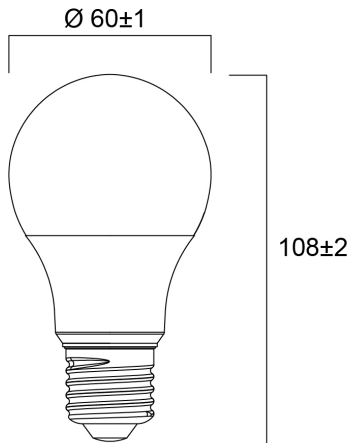

Product Overview

Product name	ToLEDo GLS V7 806LM 840 E27 SL
Technology	LED
Watt (Rated) (W)	8
Cap/Base	E27
Fixture rating	Open
E-number FI	4740980
Colour temperature (K)	4000
CRI (Ra)	80
Colour Variation Initial (SDCM)	6
Photobiological Risk Group	RG0
Wattage (W)	8
Product EAN number	5410288295855
Warranty	3 years

Technical drawings

Data table

GENERAL DATA

Product name	ToLEDo GLS V7 806LM 840 E27 SL
Technology	LED
Watt (Rated) (W)	8
Cap/Base	E27
Fixture rating	Open
Operating temperature range (°C)	-20°C...+40°C
Performance ambient temperature Tq (°C)	25
E-number FI	4740980
Warranty	3 years

LIFETIME DATA

Lifespan L70 B50	15000
Average life (Rated) (h)	15000

PHYSICAL DATA

Nominal Product Length (mm)	107
Nominal Product Diameter (mm)	60
Weight (kg)	0.03

PACKAGING

Single packaging type	Carton
Product EAN number	5410288295855
Packaging single width (cm)	6.0
Packaging single depth (cm)	11.2
DUN14 (outer)	15410288295852

SYLVANIA

ToLEDo GLS V7 806LM 840 E27 SL
0029585

Packaging outer length / height (cm)	18.8
--------------------------------------	------

SAFETY DATA

Optimal operating condition (°C)	-20-40
Breakage cleaning instructions	Not applicable
Special purpose lamp	No
Dry applications use only	No
Suitable for household illumination	No
Safety message	Not Suitable for totally enclosed fixtures