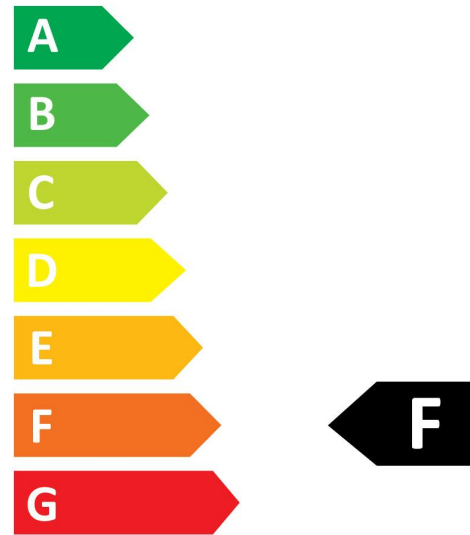

Energy label

0029585

8
kWh/1000h

2019/2015

0029585

8
kWh/1000h

2019/2015

Light your world