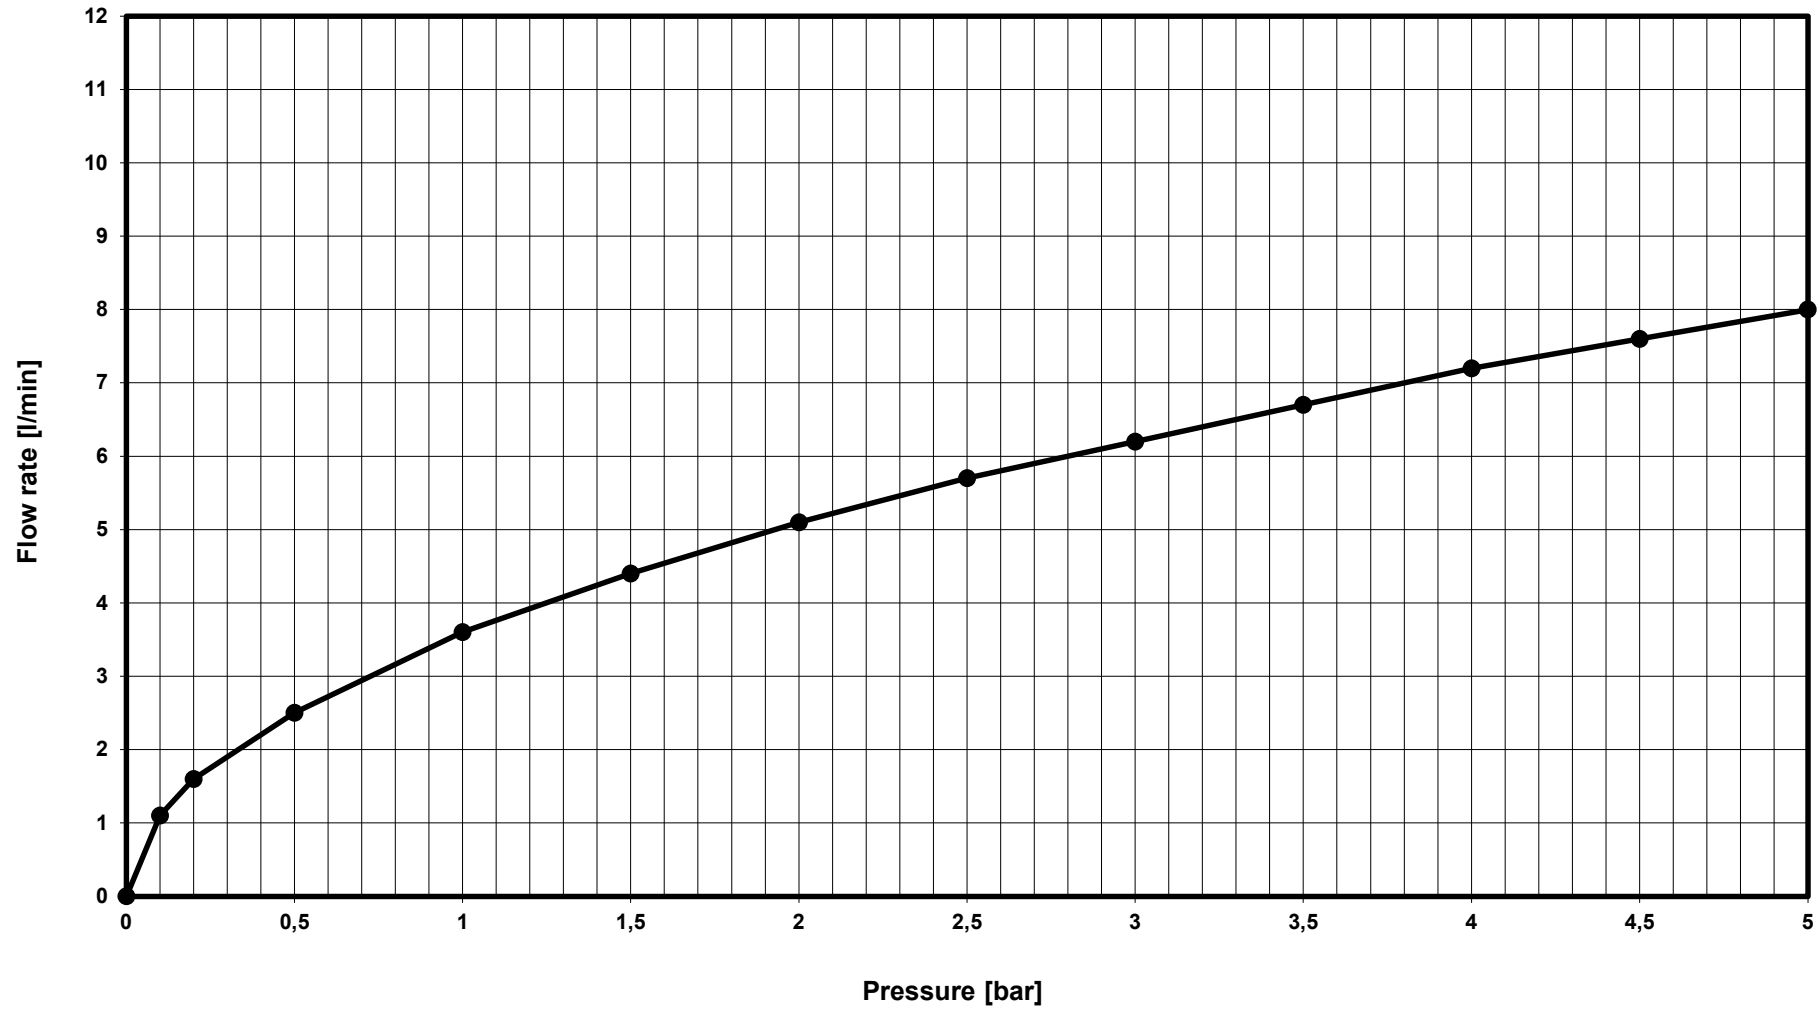

Ideal Standard

### BD424AA GUSTO SL SNK MXR RMTD 2H P/D 2F CHR

—●— Mixed water - series