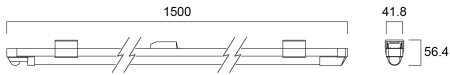

Data table

GENERAL DATA

Product name	LED IP20 BATTEN L1500 PIR SINGLE 4000K
Technology	LED
Cap/Base	N/A
Housing	PC Polycarbonate
Performance ambient temperature Tq (°C)	25