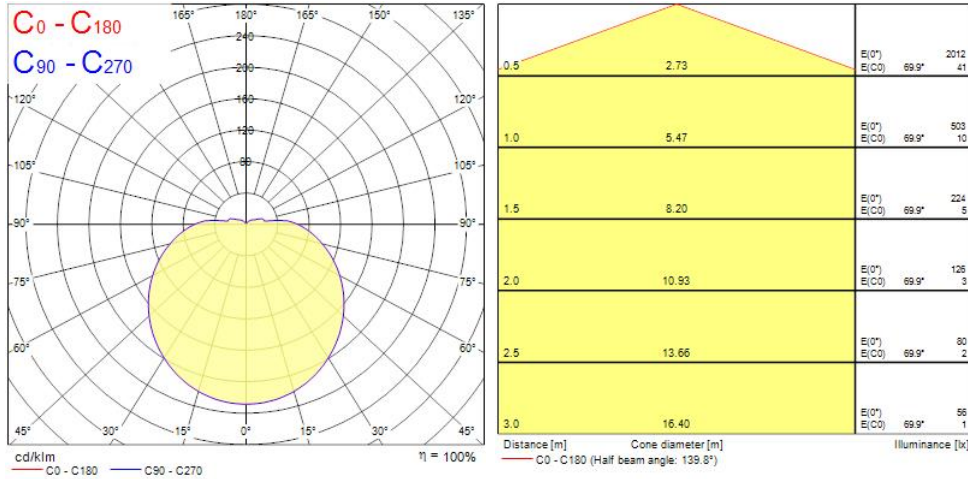

Features

- 1500mm LED Battens to replace traditional T8 batten, ease of installation, 18W, 2200 lum, 4000K, 30000h lifetime with intergral PIR sensor

Product Overview

Product name	LED IP20 BATTEN L1500 PIR SINGLE 4000K
Technology	LED
Cap/Base	N/A
Housing	PC Polycarbonate
Fixture luminous flux (lm)	2200
Luminaire efficacy (lm/W)	120
Colour temperature (K)	4000
Light colour	Neutral White
CRI (Ra)	80
Photobiological Risk Group	RG0
Total power consumption (W)	18
Electrical protection	Class I
Control gear type	LED driver constant current
Housing colour	White
IP rating	IP20
IK rating	IK02
Product EAN number	5410288451671
Warranty	3 years

LED IP20 BATTEN L1500 PIR SINGLE 4000K 0045167

Photometry

Technical drawings

Data table

GENERAL DATA

Product name	LED IP20 BATTEN L1500 PIR SINGLE 4000K
Technology	LED
Cap/Base	N/A
Housing	PC Polycarbonate
Performance ambient temperature Tq (°C)	25

LED IP20 BATTEN L1500 PIR SINGLE 4000K 0045167

Warranty	3 years
----------	---------

OPTICAL DATA

Fixture luminous flux (lm)	2200
Luminaire efficacy (lm/W)	120
Colour temperature (K)	4000
Light colour	Neutral White
CRI (Ra)	80
Photobiological Risk Group	RG0

LIFETIME DATA

Lifespan L70 B50	30000
------------------	-------

PHYSICAL DATA

Housing colour	White
IP rating	IP20

LED IP20 BATTEN L1500 PIR SINGLE 4000K 0045167

IK rating	IK02
Nominal Product Length (mm)	1500
Nominal Product Width (mm)	41.8
Weight (kg)	0.62