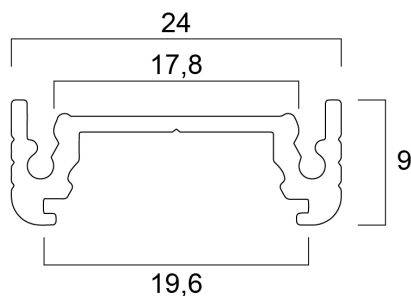

Profile shallow narrow 14 (24x9) 2m SET

Item No: 0021594

SYLVANIA

PRO

**CE UK
CA**

The Profile shallow narrow 14 2m SET consists of 2m anodised profile , opal diffuser , 2 end caps and 4 holders

Technical Assets

Dimensions (mm)

Photometrics

Profile shallow narrow 14 (24x9) 2m SET

Item No: 0021594

SYLVANIA

General data

Product name	Profile shallow narrow 14 (24x9) 2m SET
Technology	Accessory
Accessory type	Mounting, Decorative
Housing	Aluminium
General application	Hospitality, Retail
ETIM Class	EC002557
E-number FI	4278230
Warranty	3 years

Physical data

Housing colour	Silver
Nominal Product Length (mm)	2000
Nominal Product Width (mm)	24
Nominal Product Height (mm)	9
Weight (kg)	0.37

Packaging

Product EAN number	5410288215945
Packaging single length / height (cm)	200.5
Packaging single width (cm)	1.9
Packaging single depth (cm)	1.9
DUN14 (inner)	15410288215942
Units per outer package	50
Packaging outer length / height (cm)	210.0
Packaging outer width (cm)	17.0
Packaging outer depth (cm)	17.5