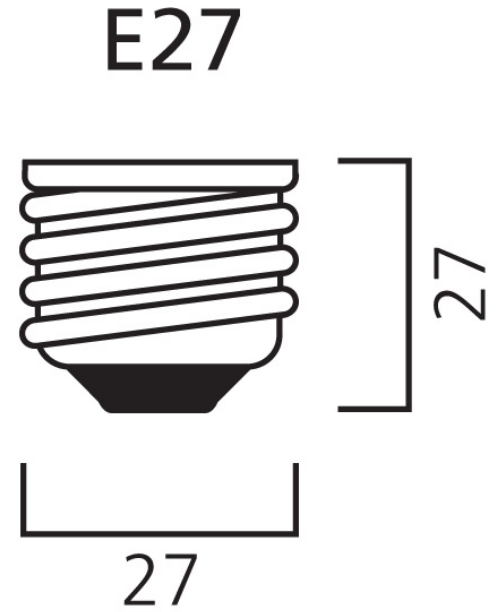

Technical drawings

Data table

GENERAL DATA

Product name	ToLEDo GLS V7 806LM 827 E27 SL3
Technology	LED
Watt (Rated) (W)	8
Cap/Base	E27
Fixture rating	Open
Operating temperature range (°C)	-20°C...+40°C
Performance ambient temperature Tq (°C)	25
E-number FI	4741165
Warranty	3 years

OPTICAL DATA