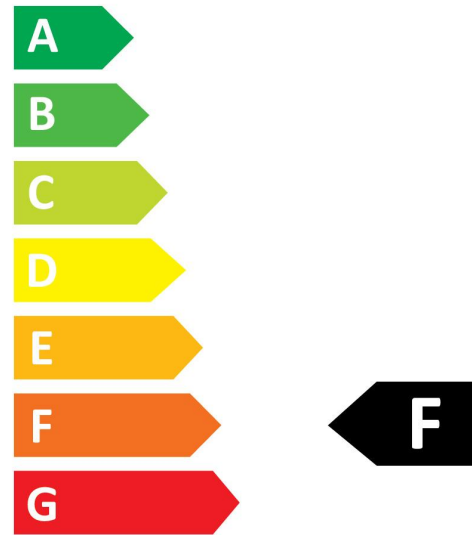

## Energy label

0029582

8  
kWh/1000h

0029582

8  
kWh/1000h

Light your world