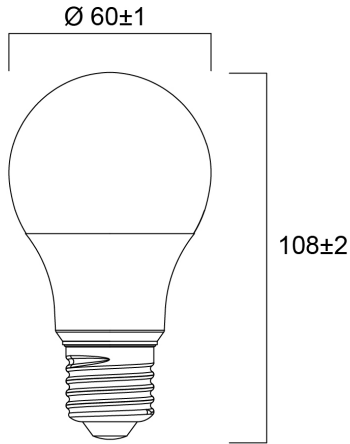

Technical drawings

Data table

GENERAL DATA

Product name	ToLEDo GLS V7 806LM 827 E27 SL3
Technology	LED
Watt (Rated) (W)	8
Cap/Base	E27
Fixture rating	Open
Operating temperature range (°C)	-20°C...+40°C
Performance ambient temperature Tq (°C)	25
E-number FI	4741165
Warranty	3 years

OPTICAL DATA