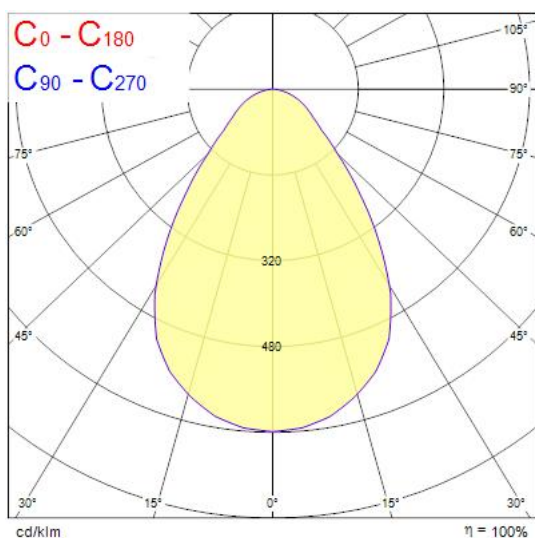

Concord

Solstice 150 1850lm 940 DALI WW
2070138

IP rating	IP40/20
IK rating	IK02
Product EAN number	5025768701384
Warranty	5 years

Photometry