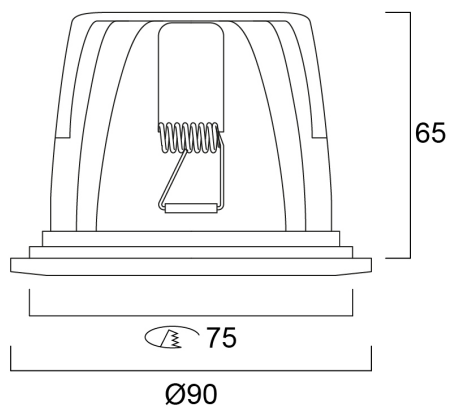

Technical drawings