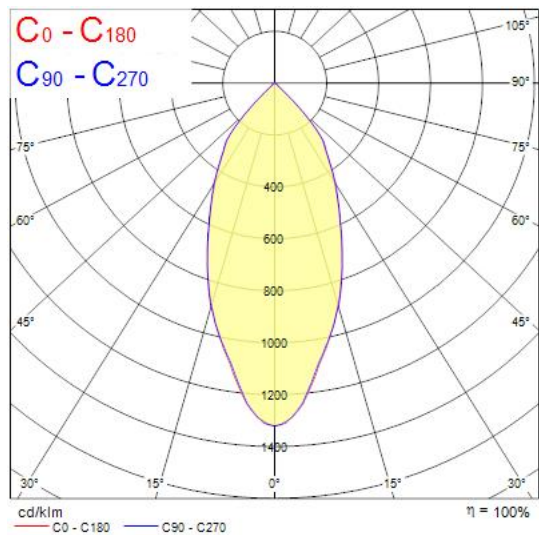

Lumiance

Insaver 75 LED RS NW DB WH
3097101

Photometry