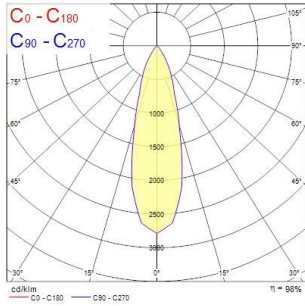

Myriad Deco - Housing only MYRIAD DECO HOUSING SPOT 3000K PHDM WHITE REF 2057985

Distance [m]	Cone diameter [m]	E(0°) E(C0)	E(18°) E(C90)
0.5	0.26	12470	9990
1.0	0.51	3118	1422
1.5	0.77	1388	633
2.0	1.03	779	358
2.5	1.29	499	228
3.0	1.54	348	165

Distance [m] Cone diameter [m]
E(0°) E(C0) E(18°) E(C90)
C0 - C180 (Half beam angle: 18.0°)

TECHNICAL DRAWINGS