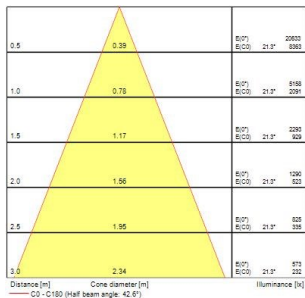

Ludospot 111 Housings

LUDOSPOT 111 HOUSING SQUARE RECT X1 CARDAN WHT

0005339