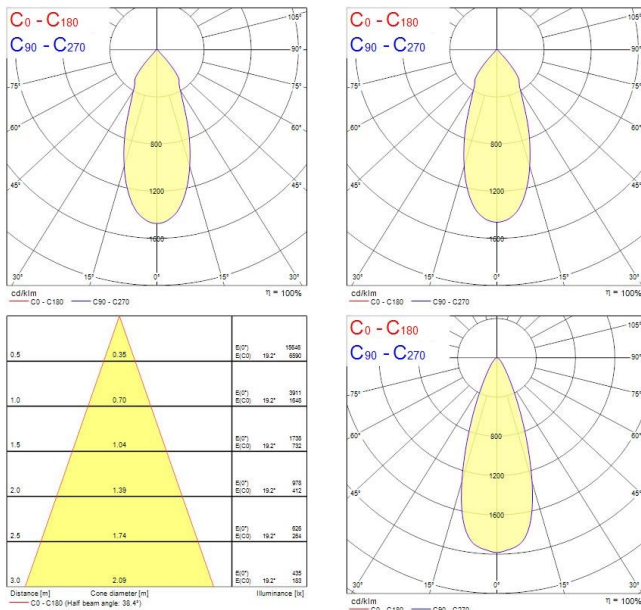

Ludospot 111 Housings

LUDOSPOT 111 HOUSING SQUARE RECT X1 CARDAN WHT

0005339

Product features

- Recessed housing to use with Ludospot Integrated LED module 111mm - LED module not included. Die-cast aluminium body, square bezel with white reflector, horizontally adjustable 35° with cardanic system, vertical tilt 40°, IP20 degree of protection, white color RAL9016, outer dimensions without LED module: 200x200x152mm, cut-out 180x80mm. Suitable for internal environment only.

PRODUCT OVERVIEW

Product name	LUDOSPOT 111 HOUSING SQUARE RECT X1 CARDAN WHT
Technology	Accessory
Housing	Aluminium
Environment	Indoor
General application	Retail
ETIM Class	EC002557
Warranty	5 years
Housing colour	RAL 9016 - Traffic white / Bezel
IP rating	IP20
IK rating	IK03
Product EAN number	5410288053394

PHOTOMETRY