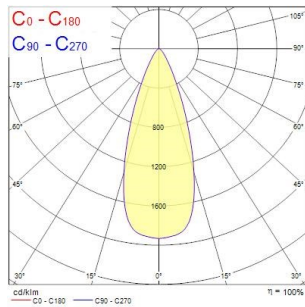

Ludospot 111 Housings

LUDOSPOT 111 HOUSING SQUARE RECT X1 CARDAN WHT

0005339