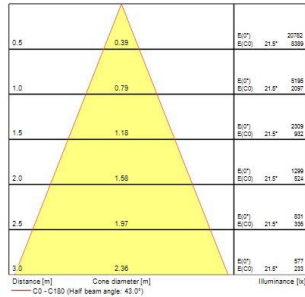

Ludospot 111 Housings

LUDOSPOT 111 HOUSING SQUARE RECT X1 CARDAN WHT

0005339