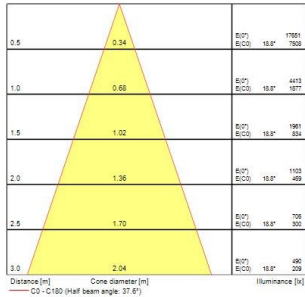

Ludospot 111 Housings

LUDOSPOT 111 HOUSING SQUARE RECT X1 CARDAN WHT

0005339