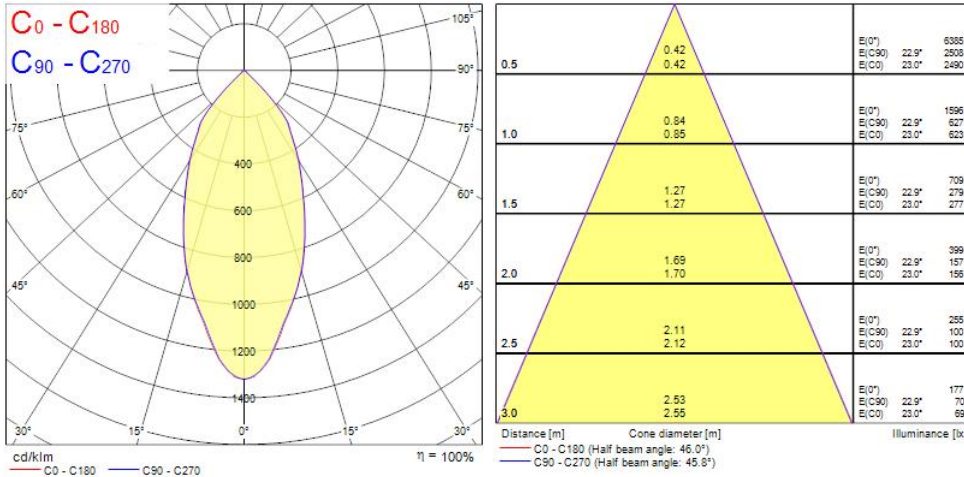

Lumiance

Insaver 75 LED RS NW DB WH
3097101

Photometry

Technical drawings