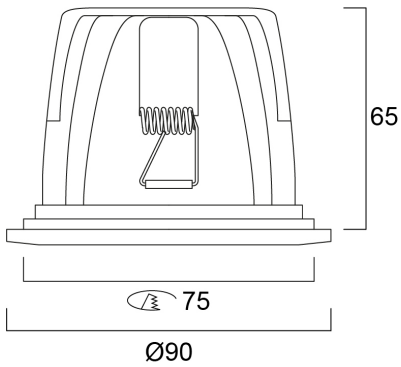

Data table

GENERAL DATA

Product name

Insaver 75 LED RS NW DB WH