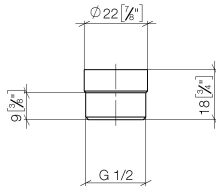

Adapter for shower outlet 3/8" x 1/2" - Brushed Dark Platinum

SERIES-VARIOUS

12 202 979 Product version from 10/1/2023

- adapter M 20 x 1 female thread x 1/2" male thread for the connection of a shower hose 1/2" female thread

12 202 979 Product version from 10/1/2023

mm [inches]

12 202 979 Product version from 10/1/2023

Parts for other finishes can be found here: [Chrome](#)

Spare parts list

No.	Item Number	Name	Quantity used	Delivery time
1	09 23 01 039 90	Sieve seal Ø 19 x 5,5 mm -	1.00	14
2	09 24 03 141 20-99	Connection Adapter for wall elbow Ø 22 x 17 mm - Brushed Dark Platinum	1.00	40