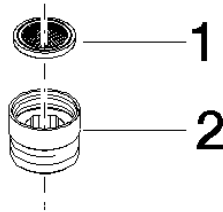

Adapter for shower outlet 3/8" x 1/2" - Brushed Dark Platinum

SERIES-VARIOUS

12 202 979 Product version from 10/1/2023

- adapter M 20 x 1 female thread x 1/2" male thread for the connection of a shower hose 1/2" female thread

	Brushed Dark Platinum	12 202 979-99
	Chrome	12 202 979-00
	Brushed Platinum	12 202 979-06
	Platinum	12 202 979-08
	Dark Chrome	12 202 979-19
	Light Gold (PVD)	12 202 979-26
	Brushed Light Gold (PVD)	12 202 979-27
	Brushed Durabrass (23kt Gold)	12 202 979-28
	Matte Black	12 202 979-33
	Brushed Gold (PVD)	12 202 979-37
	Brushed Dark Brass (PVD)	12 202 979-39
	Brushed Bronze (PVD)	12 202 979-42
	Brushed Dark Bronze (PVD)	12 202 979-43
	Brushed Champagne (22kt Gold)	12 202 979-46
	Champagne (22kt Gold)	12 202 979-47
	Brushed Chrome	12 202 979-93

12 202 979 Product version from 10/1/2023

mm [inches]

12 202 979 Product version from 10/1/2023

Parts for other finishes can be found here: [Chrome](#)

Spare parts list

No.	Item Number	Name	Quantity used	Delivery time
1	09 23 01 039 90	Sieve seal Ø 19 x 5,5 mm -	1.00	14
2	09 24 03 141 20-99	Connection Adapter for wall elbow Ø 22 x 17 mm - Brushed Dark Platinum	1.00	40