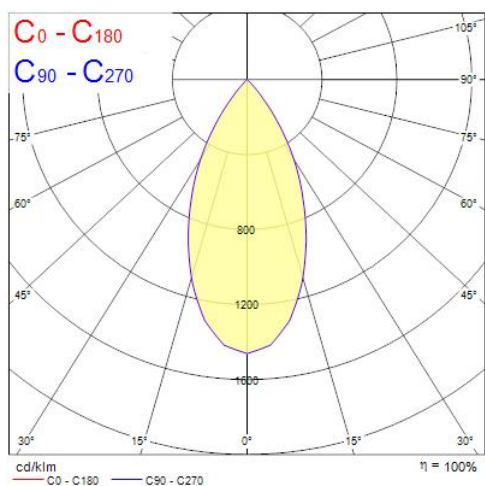

Concord

MYRIAD SQUARE IP65 FLOOD 4K DALI BLKREF WBEZ 2056414

IK rating	IK02
Product EAN number	5025768564149
Warranty	5 years
Dimming method	DALI

Photometry