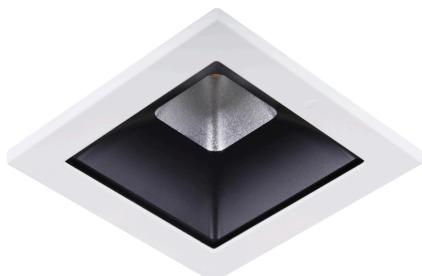

Concord

MYRIAD SQUARE IP65 FLOOD 4K DALI BLKREF WBEZ 2056414

Features

- MYRIAD SQUARE IP65 FLOOD 4000K DALI BLACK REFLECTOR WHITE BEZEL

Product Overview

Product name	MYRIAD SQUARE IP65 FLOOD 4K DALI BLKREF WBEZ
Technology	LED
Cap/Base	N/A
Housing	Aluminium
Mount	Ceiling recessed mounting
Environment	Interior
General application	Hospitality, Office, Residential & Consumer, Retail
ETIM Class	EC001744
Fixture luminous flux (lm)	1142
Luminaire efficacy (lm/W)	114
LOR (%)	100
Correlated colour temperature (k)	4000
Light colour	Neutral White
CRI (Ra)	90
Colour Variation Initial (SDCM)	3
Beam Angle (°)	48
Photobiological Risk Group	RG1
Total power consumption (W)	10
Electrical protection	Class II
Housing colour	Aluminium
IP rating	IP65/20

Concord

MYRIAD SQUARE IP65 FLOOD 4K DALI BLKREF WBEZ 2056414

IK rating	IK02
Product EAN number	5025768564149
Warranty	5 years
Dimming method	DALI

Photometry

Technical drawings

Data table

GENERAL DATA

Product name	MYRIAD SQUARE IP65 FLOOD 4K DALI BLKREF WBEZ
Technology	LED
Cap/Base	N/A
Housing	Aluminium
Mount	Ceiling recessed mounting
Environment	Interior
General application	Hospitality, Office, Residential & Consumer, Retail
Performance ambient temperature Tq (°C)	25
ETIM Class	EC001744
Warranty	5 years