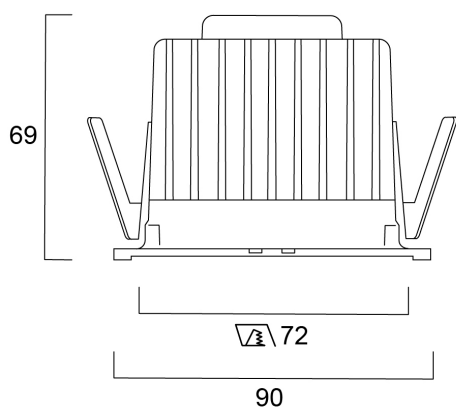

Technical drawings