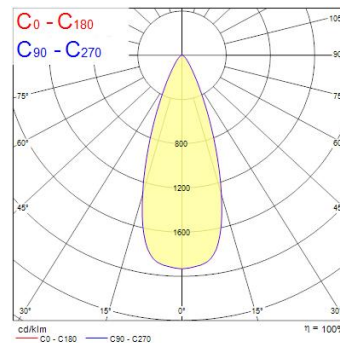

Technical Assets

Dimensions (mm)

Photometrics

Distance [m]	Cone diameter [m]	E ₀ ' [lx]	E ₁₀₀ ' [lx]
0.5	0.35	1964	690
1.0	0.70	991	346
1.5	1.04	678	243
2.0	1.39	505	177
2.5	1.74	400	140
3.0	2.09	333	117

Distance [m] Cone diameter [m] Illuminance [lx]
 — C0 - C180 (Half beam angle: 35.4°)

LUDOSPOT 111 HOUSING SQUARE RECT X1 CARDAN WHT

Item No: 0005339

SYLVANIA

General data

Product name	LUDOSPOT 111 HOUSING SQUARE RECT X1 CARDAN WHT
Technology	Accessory
Housing	Aluminium
Environment	Indoor
General application	Retail
ETIM Class	EC002557
Warranty	5 years

Physical data

Housing colour	RAL 9016 - Traffic white / Bezel
IP rating	IP20
IK rating	IK03
Nominal Product Length (mm)	200
Nominal Product Width (mm)	200
Weight (kg)	1.0

Packaging

Product EAN number	5410288053394
Packaging single length / height (cm)	20.5
Packaging single width (cm)	20.5
Packaging single depth (cm)	16.0
DUN14 (inner)	15410288053391
Units per outer package	6
Packaging outer length / height (cm)	64.0
Packaging outer width (cm)	43.0
Packaging outer depth (cm)	18.0