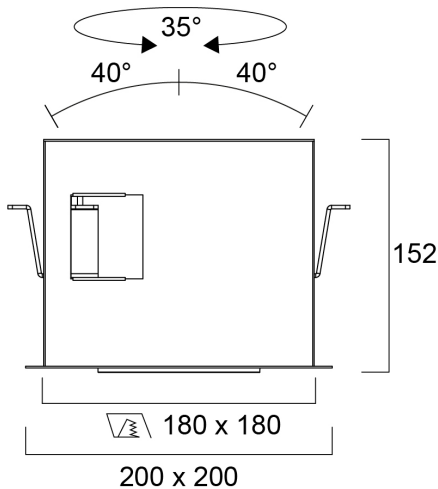

LUDOSPOT 111 HOUSING SQUARE RECT X1 CARDAN WHT

Item No: 0005339

SYLVANIA

PRO

Recessed housing to use with Ludospot Integrated LED module 111mm - LED module not included. Die-cast aluminium body, square bezel with white reflector, horizontally adjustable 35° with cardanic system, vertical tilt 40°, IP20 degree of protection, white color RAL9016, outer dimensions without LED module: 200x200x152mm, cut-out 180x80mm. Suitable for internal environment only.

Technical Assets

Dimensions (mm)

Photometrics

Distance [m]	Cone diameter [m]	E ₀ ' [lx]	E ₁₀₀ ' [lx]
0.5	0.35	1964	690
1.0	0.70	991	346
1.5	1.04	678	243
2.0	1.39	505	177
2.5	1.74	400	140
3.0	2.09	333	117

Distance [m] Cone diameter [m] Illuminance [lx]
 — C0 - C180 (Half beam angle: 35.4°)

LUDOSPOT 111 HOUSING SQUARE RECT X1 CARDAN WHT

Item No: 0005339

SYLVANIA

General data

Product name	LUDOSPOT 111 HOUSING SQUARE RECT X1 CARDAN WHT
Technology	Accessory
Housing	Aluminium
Environment	Indoor
General application	Retail
ETIM Class	EC002557
Warranty	5 years

Physical data

Housing colour	RAL 9016 - Traffic white / Bezel
IP rating	IP20
IK rating	IK03
Nominal Product Length (mm)	200
Nominal Product Width (mm)	200
Weight (kg)	1.0

Packaging

Product EAN number	5410288053394
Packaging single length / height (cm)	20.5
Packaging single width (cm)	20.5
Packaging single depth (cm)	16.0
DUN14 (inner)	15410288053391
Units per outer package	6
Packaging outer length / height (cm)	64.0
Packaging outer width (cm)	43.0
Packaging outer depth (cm)	18.0