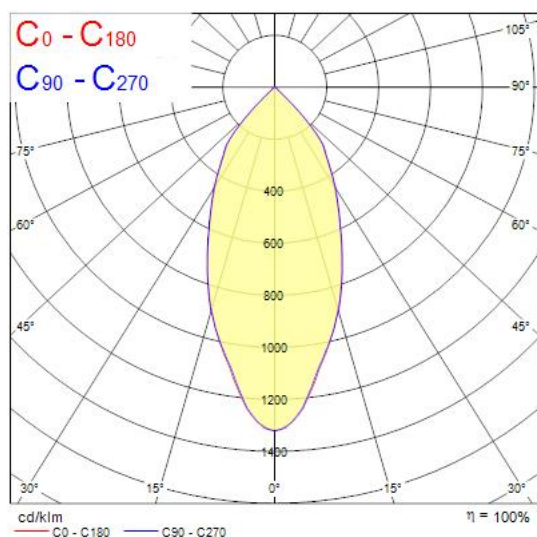

Insaver 75 LED RS NW DB WH 3097101

Product EAN number

8711971971016

Warranty

3 years

Photometry