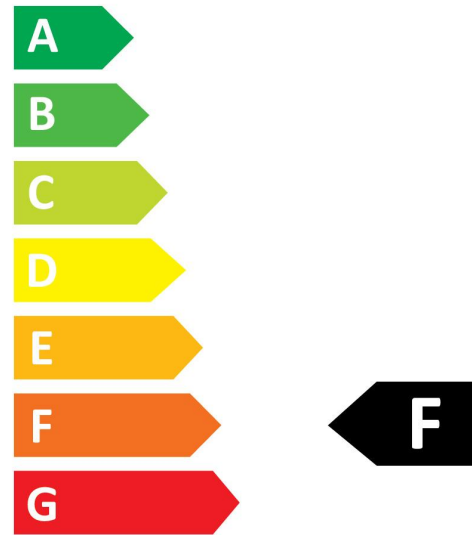

## Energy label

0029581

8  
kWh/1000h

0029581

8  
kWh/1000h

Light your world