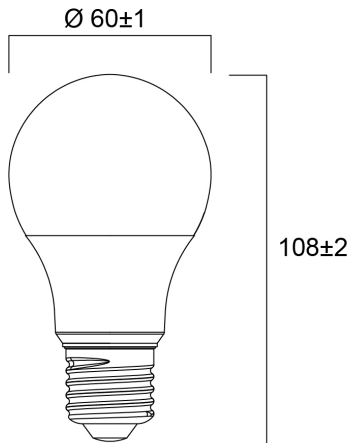

Technical drawings

Data table

GENERAL DATA

Product name	ToLEDo GLS V7 806LM 827 E27 SL
Technology	LED
Watt (Rated) (W)	8
Cap/Base	E27
Fixture rating	Open
Operating temperature range (°C)	-20°C...+40°C
Performance ambient temperature Tq (°C)	25
E-number FI	4740979
Warranty	3 years

OPTICAL DATA