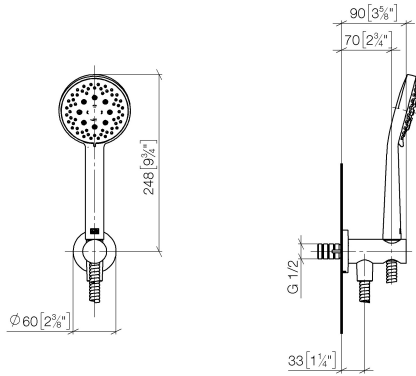

Hand shower set with integrated shower holder FlowReduce - Brushed Gold (PVD)

SERIES SPECIFIC

27 813 660

- spray head Ø 100mm
- Three or five settings: PURIFY RAIN, COMPACT SOFT FLOW, COMPACT AQUAPRESSURE FLOW, max. flow rate 6.8 l/min (at 3 bar)
- Function from: 6 l/min
- inherently safe from back flow
- with anti-scale system
- metal shower hose 1250mm with integrated anti-twist protection

technical data:

- rosette Ø 60 mm
- 1/2" connection

Notes:

- This product can help a building meet the requirements of Green Building Rating Systems, e.g. LEED®, BREEAM®, DGNB

	Brushed Gold (PVD)	27 813 660-37 0010
	Chrome	27 813 660-00 0010
	Brushed Platinum	27 813 660-06 0010
	Platinum	27 813 660-08 0010
	Dark Chrome	27 813 660-19 0010
	Light Gold (PVD)	27 813 660-26 0010
	Brushed Light Gold (PVD)	27 813 660-27 0010
	Brushed Durabronze (23kt Gold)	27 813 660-28 0010
	Matte Black	27 813 660-33 0010
	Brushed Dark Brass (PVD)	27 813 660-39 0010
	Brushed Bronze (PVD)	27 813 660-42 0010
	Brushed Dark Bronze (PVD)	27 813 660-43 0010
	Brushed Champagne (22kt Gold)	27 813 660-46 0010
	Champagne (22kt Gold)	27 813 660-47 0010
	Brushed Chrome	27 813 660-93 0010
	Brushed Dark Platinum	27 813 660-99 0010

Recommended miscellaneous

Concealed wall elbow -

35 085 970 90

- min. recess depth 90 mm
- max. recess depth 163 mm

27 813 660

mm [inches]

27 813 660