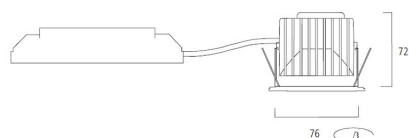

Dimensions (mm)

Data table

GENERAL DATA