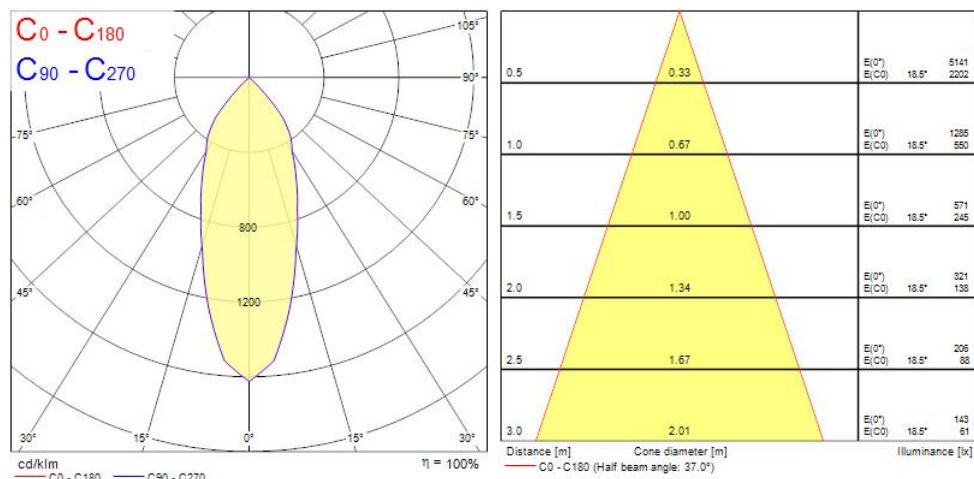

Concord

MYRIAD HOUSING 2700K DALI 2057922

Dimming method

DALI

Photometry

Technical drawings