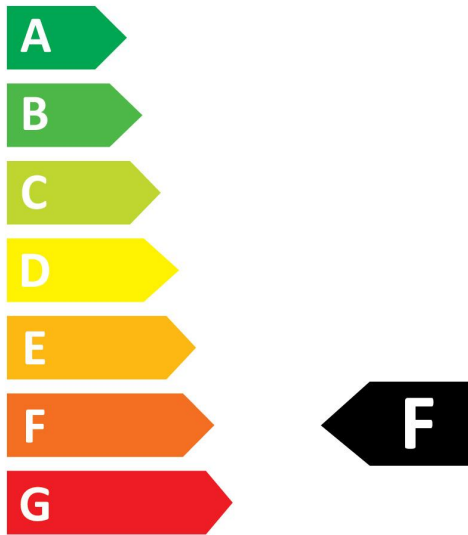

5 kWh/1000h

2019/2015