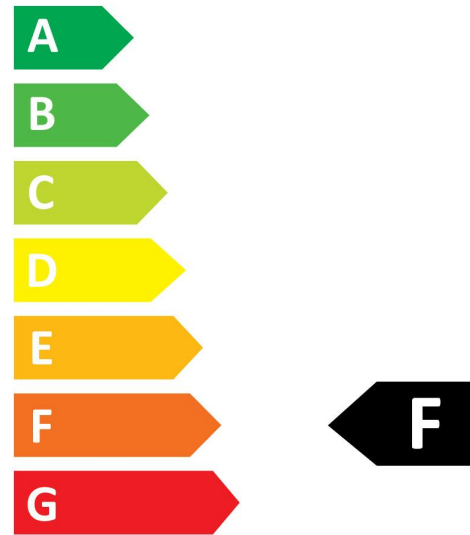

Product Overview

Product name	ToLEDo GLS V7 470LM 865 E27 SL
Technology	LED
Watt (Rated) (W)	4.9
Cap/Base	E27
Fixture rating	Open
E-number FI	4740978
Colour temperature (K)	6500
CRI (Ra)	80
Colour Variation Initial (SDCM)	6
Photobiological Risk Group	RG0
Wattage (W)	4.9
Product EAN number	5410288295787
Warranty	3 years

ELECTRICAL DATA

Wattage (W)	4.9
Equivalent watt (W)	40
Primary Supply/Product voltage - min (V)	220
Control gear required	No
Inrush Current (A)	2.4
Inrush Duration (μ s)	420
Lamp Energy Label (class)	F
Nominal Frequency (Hz)	50/60Hz

Energy label

0029578

5 kWh/1000h

2019/2015

0029578

5 kWh/1000h

2019/2015

Light your world