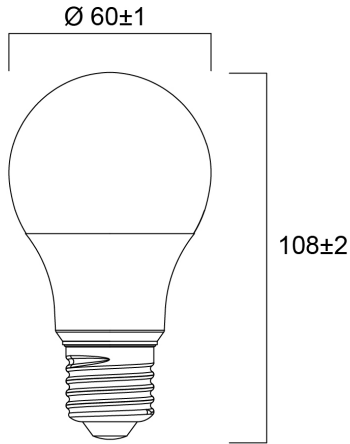

Product Overview

Product name	ToLEDo GLS V7 470LM 865 E27 SL
Technology	LED
Watt (Rated) (W)	4.9
Cap/Base	E27
Fixture rating	Open
E-number FI	4740978
Colour temperature (K)	6500
CRI (Ra)	80
Colour Variation Initial (SDCM)	6
Photobiological Risk Group	RG0
Wattage (W)	4.9
Product EAN number	5410288295787
Warranty	3 years

Technical drawings

Data table

GENERAL DATA

Product name	ToLEDo GLS V7 470LM 865 E27 SL
Technology	LED
Watt (Rated) (W)	4.9
Cap/Base	E27
Fixture rating	Open
Operating temperature range (°C)	-20°C...+40°C
Performance ambient temperature Tq (°C)	25
E-number FI	4740978
Warranty	3 years

LIFETIME DATA

Lifespan L70 B50	15000
Average life (Rated) (h)	15000

PHYSICAL DATA

Nominal Product Length (mm)	107
Nominal Product Diameter (mm)	60
Weight (kg)	0.03

PACKAGING

Single packaging type	Carton
Product EAN number	5410288295787
Packaging single width (cm)	6.0
Packaging single depth (cm)	11.2
DUN14 (outer)	15410288295784