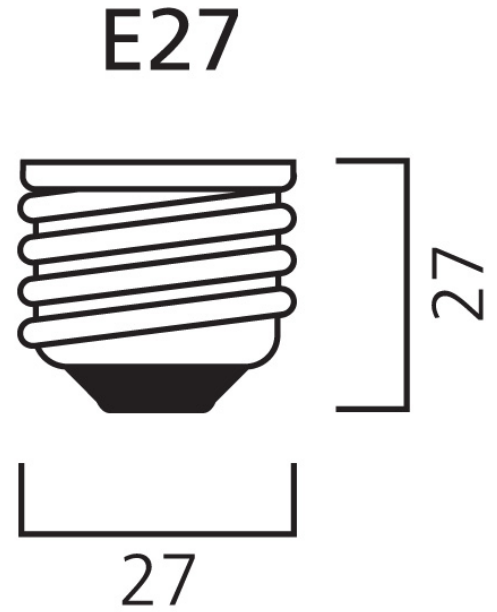

Product Overview

Product name	ToLEDo GLS V7 470LM 865 E27 SL
Technology	LED
Watt (Rated) (W)	4.9
Cap/Base	E27
Fixture rating	Open
E-number FI	4740978
Colour temperature (K)	6500
CRI (Ra)	80
Colour Variation Initial (SDCM)	6
Photobiological Risk Group	RG0
Wattage (W)	4.9
Product EAN number	5410288295787
Warranty	3 years

Technical drawings

Data table

GENERAL DATA

Product name	ToLEDo GLS V7 470LM 865 E27 SL
Technology	LED
Watt (Rated) (W)	4.9
Cap/Base	E27
Fixture rating	Open
Operating temperature range (°C)	-20°C...+40°C
Performance ambient temperature Tq (°C)	25
E-number FI	4740978
Warranty	3 years