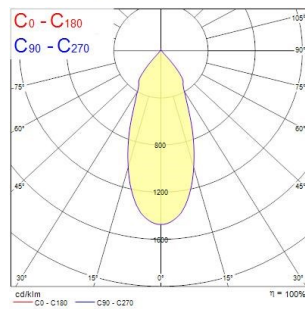

Ludospot 111 Housings LUDOSPOT 111 HOUSING ROUND 180MM CARDAN WHT 0005337

TECHNICAL DRAWINGS