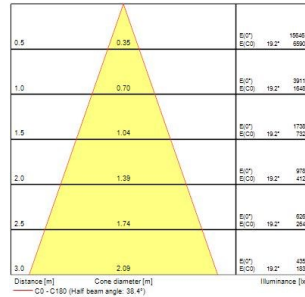

Ludospot 111 Housings LUDOSPOT 111 HOUSING ROUND 180MM CARDAN WHT 0005337