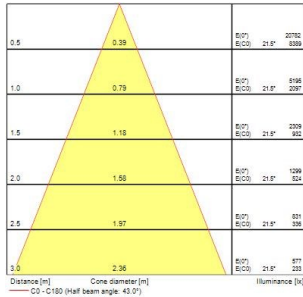

Ludospot 111 Housings LUDOSPOT 111 HOUSING ROUND 180MM CARDAN WHT 0005337