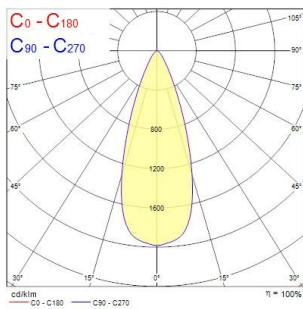

Ludospot 111 Housings LUDOSPOT 111 HOUSING ROUND 180MM CARDAN WHT 0005337

TECHNICAL DRAWINGS