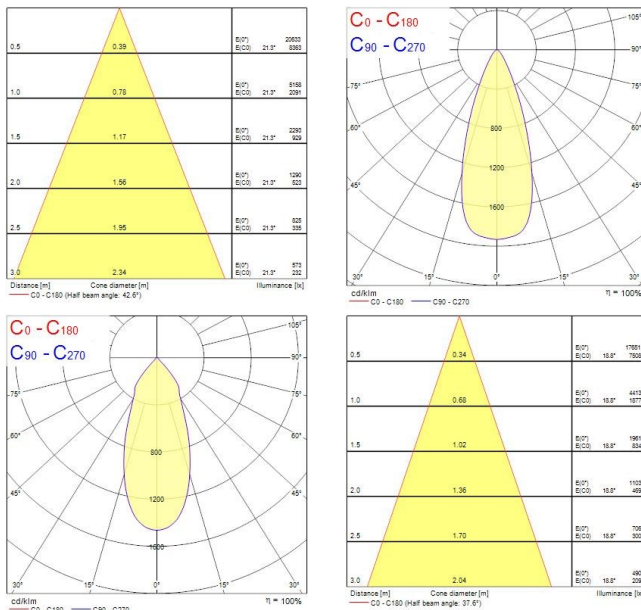

Ludospot 111 Housings

LUDOSPOT 111 HOUSING ROUND 180MM CARDAN WHT

0005337

Product features

- Recessed housing to use with Ludospot Integrated LED module 111mm - LED module not included. Die-cast aluminium body, round bezel ring with white reflector, horizontally adjustable 114° with cardanic system, vertical tilt 18°, IP20 degree of protection, white color RAL9016, outer dimensions without LED module: Ø180x38mm, cut-out Ø165mm. Suitable for internal environment only.

PRODUCT OVERVIEW

Product name	LUDOSPOT 111 HOUSING ROUND 180MM CARDAN WHT
Technology	Accessory
Housing	Aluminium
Environment	Indoor
General application	Retail
ETIM Class	EC002557
Warranty	5 years
Housing colour	RAL 9016 - Traffic white / Bezel
IP rating	IP20
IK rating	IK03
Product EAN number	5410288053370

PHOTOMETRY