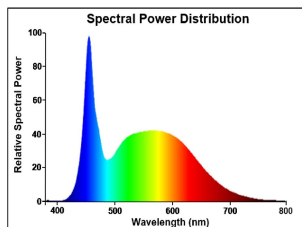

ToLEDo GLS

ToLEDo GLS V7 470LM 865 E27 SL

0029578