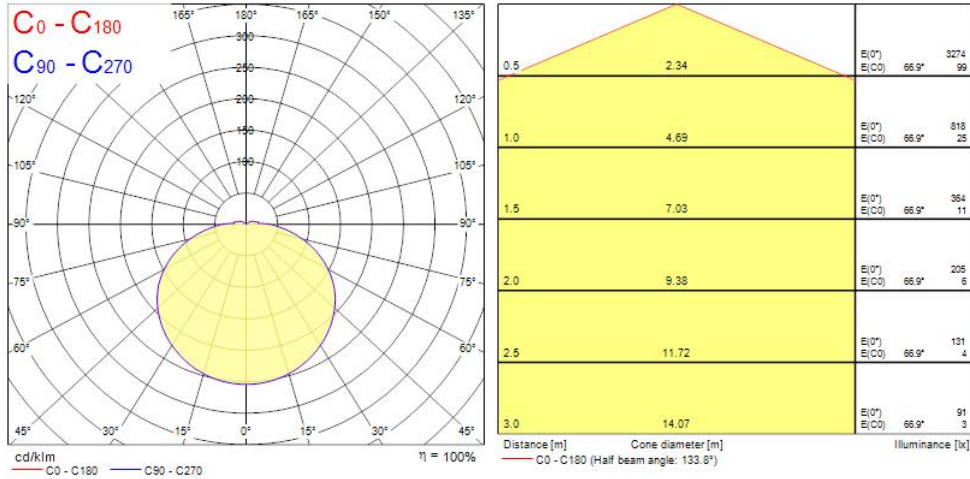

Features

- full range of LED Battens to replace traditional T8 battens (600mm, 1200mm, 1500mm and 1800mm), ease of installation, 4000K, 25000h lifetime

Product Overview

Product name	LED IP20 BATTEN L1200 TWIN 4000K
Technology	LED
Cap/Base	N/A
Housing	PC Polycarbonate
Fixture luminous flux (lm)	3300
Luminaire efficacy (lm/W)	110
Colour temperature (K)	4000
Light colour	Neutral White
CRI (Ra)	80
Photobiological Risk Group	RG0
Total power consumption (W)	30
Electrical protection	Class I
Control gear type	LED driver constant current
Housing colour	White
IP rating	IP20
IK rating	IK02
Product EAN number	5410288451633
Warranty	2 years

Photometry

Technical drawings

Data table

GENERAL DATA

Product name

LED IP20 BATTEN L1200 TWIN 4000K

LED IP20 BATTEN L1200 TWIN 4000K 0045163

Technology	LED
Cap/Base	N/A
Housing	PC Polycarbonate
Performance ambient temperature Tq (°C)	25
Warranty	2 years

OPTICAL DATA

Fixture luminous flux (lm)	3300
Luminaire efficacy (lm/W)	110
Colour temperature (K)	4000
Light colour	Neutral White
CRI (Ra)	80
Photobiological Risk Group	RG0

ELECTRICAL DATA

Total power consumption (W)	30
Primary Supply/Product voltage - min (V)	220
Electrical protection	Class I
Control gear required	No
Control gear type	LED driver constant current
Drive current (mA)	240
Glow Wire Test (°C)	650
Energy Efficiency Class (A->G) of contained light source	D
Nominal Frequency (Hz)	50/60Hz
Max. products per 10A C Breaker	27
Max. products per 20A B Breaker	36
Connectable conductor cross section - Max (mm ²)	1.5

LIFETIME DATA

Lifespan L70 B50	25000
------------------	-------

LED IP20 BATTEN L1200 TWIN 4000K 0045163

PHYSICAL DATA

Housing colour	White
IP rating	IP20
IK rating	IK02
Nominal Product Length (mm)	1200
Nominal Product Width (mm)	82
Weight (kg)	1.06