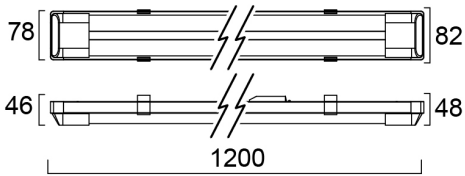

Data table

GENERAL DATA

Product name

LED IP20 BATTEN L1200 TWIN 4000K