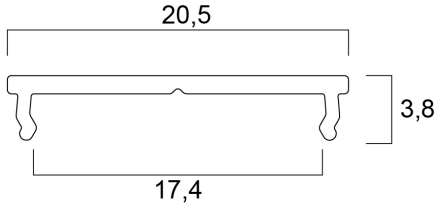

Features

- The simplest installation of a LED strip. This 3000mm length raw aluminium profile improves LED strip's adhesion with a very flat design (3,8mm height). It is to be used without a cover with a maximum LED strip width of 16mm. Additional accessories need to be ordered separately.

Product Overview

| | |
|--------------------|--|
| Product name | Profile HO Surface 16 (20x4) raw alu. 3m |
| Technology | Accessory |
| Housing | Aluminium |
| Housing colour | Silver |
| Product EAN number | 5410288226132 |
| Warranty | 3 years |

Profile HO Surface 16 (20x4) raw alu. 3m 0022613

Technical drawings

Data table

GENERAL DATA

| | |
|--------------|--|
| Product name | Profile HO Surface 16 (20x4) raw alu. 3m |
| Technology | Accessory |
| Housing | Aluminium |
| Warranty | 3 years |

ELECTRICAL DATA

| | |
|-----------------------|----|
| Control gear required | No |
|-----------------------|----|

PHYSICAL DATA

| | |
|-----------------------------|--------|
| Housing colour | Silver |
| Nominal Product Length (mm) | 3000 |
| Nominal Product Width (mm) | 20.5 |
| Weight (kg) | 0.01 |