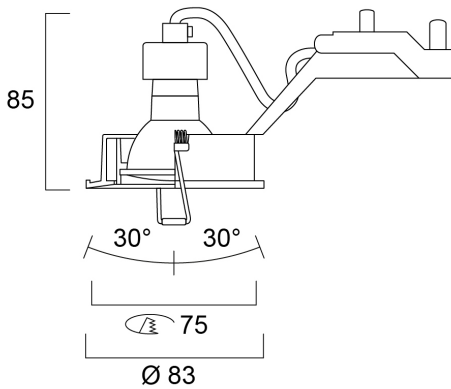

INSET TREND KIT SW REFLED ES50 36° BN WW DIM 3001762

Photobiological Risk Group	RG1
Total power consumption (W)	4.5
Electrical protection	Class II
Control gear type	LED driver constant current
Dimmable	No
Housing colour	White
IP rating	IP23/20
IK rating	IK02
Product EAN number	8711971017622
Warranty	3 years
Dimming method	Mains: leading / trailing edge

Technical drawings

Data table

GENERAL DATA

Product name	INSET TREND KIT SW REFLED ES50 36° BN WW DIM
Technology	LED
Cap/Base	GU10
Housing	Aluminium