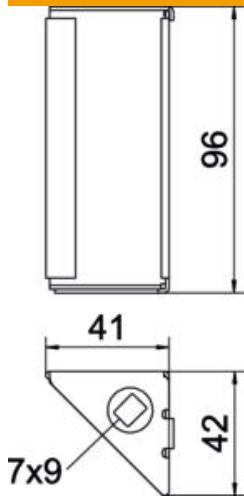

Technical data sheet

Cover support for walkable cable trays

Item number: 6049244

Cover support for the walkable BKRS cable tray system, as an additional support for covers. With rounded edges to protect the cables during routing.

St Steel

FS Strip galvanized

Master data

Item number	6049244
Type	DSTK 100 FS
Description 1	Cover support, edge protection
Description 2	system height 100 mm
Manufacturer	OBO
Dimension	96x43x42
Colour	zinc
Material	Steel
Surface	Strip galvanized
Surface standard	DIN EN 10346
Smallest sales unit	10
Unit of quantity	Piece
Weight	11.1 kg
Weight unit	kg/100 pc.
CO2 Footprint (GWP) Cradle-to-Gate	0,3996 kg CO2e / 1 Piece

Technical data sheet

Cover support for walkable cable trays

Item number: 6049244

Dimensions

Length	41 mm
Width	42 mm
Height	100 mm
Dimension L	96 mm

Technical data

Maintain electrical functions	no
Suitable for mesh cable tray	no
Suitable for cable ladder	no
Suitable for cable tray	yes
Suitable for profile shapes	Miscellaneous
Hole diameter	15 mm
Material thickness	1.25 mm
With screw accessories	no
Profile shape	Miscellaneous
Rustproof steel, pickled	no