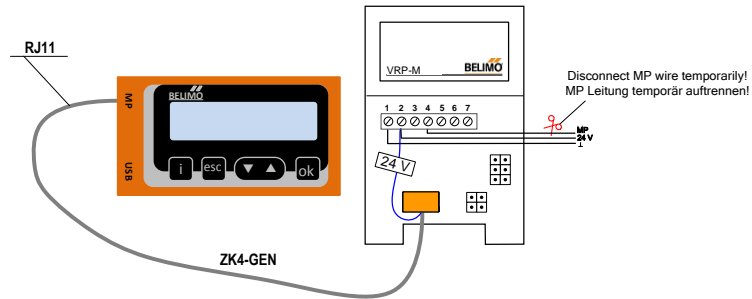

via ZK1-VAV to NMV-D2M

via ZK1-VAV an NMV-D2M

Connection / Anschluss ZTH EU / ZTH-GEN

via ZK1-VAV to CR24
via ZK1-VAV an CR24

via ZK1-GEN to NG actuator
via ZK1-GEN an NG Antrieb

*Connection ZTH-GEN similar to ZTH EU
Anschluss ZTH-GEN gleich wie ZTH EU

via ZK2-GEN to junction box
via ZK2-GEN an Anschlussdose

Connection / Anschluss ZTH EU / ZTH-GEN

via ZK4-GEN to VRP-M
 via ZK4-GEN an VRP-M

*Connection ZTH-GEN similar to ZTH EU
 Anschluss ZTH-GEN gleich wie ZTH EU