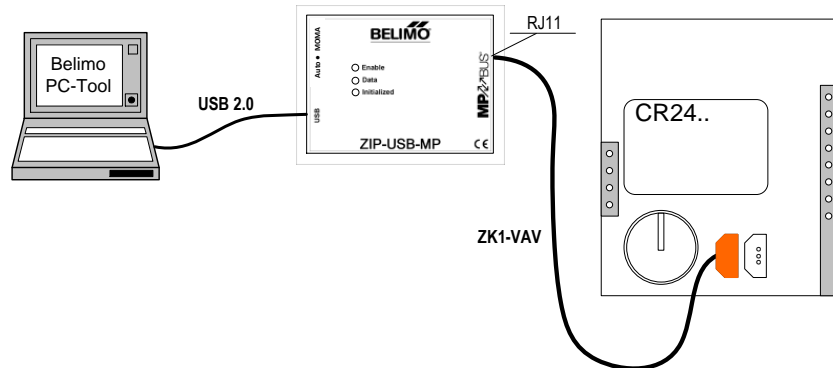

ZK6-GEN an UK24MOD / UK24BAC

ZK4-GEN to UK24LON / UK24EIB

ZK4-GEN to UK24LON / UK24EIB

Connections / Anschluss ZIP-USB-MP

ZK4-GEN to VRP-M

ZK4-GEN to VRP-M

ZK4-GEN to BKN230-24MP

ZK4-GEN to BKN230-24MP

via ZK1-VAV to NMV-D2M

via ZK1-VAV an NMV-D2M

Connection / Anschluss ZTH EU / ZTH-GEN

via ZK1-VAV to CR24
via ZK1-VAV an CR24

via ZK1-GEN to NG actuator
via ZK1-GEN an NG Antrieb

*Connection ZTH-GEN similar to ZTH EU
Anschluss ZTH-GEN gleich wie ZTH EU

via ZK2-GEN to junction box
via ZK2-GEN an Anschlussdose

Connection / Anschluss ZTH EU / ZTH-GEN

via ZK4-GEN to VRP-M
 via ZK4-GEN an VRP-M

*Connection ZTH-GEN similar to ZTH EU
 Anschluss ZTH-GEN gleich wie ZTH EU