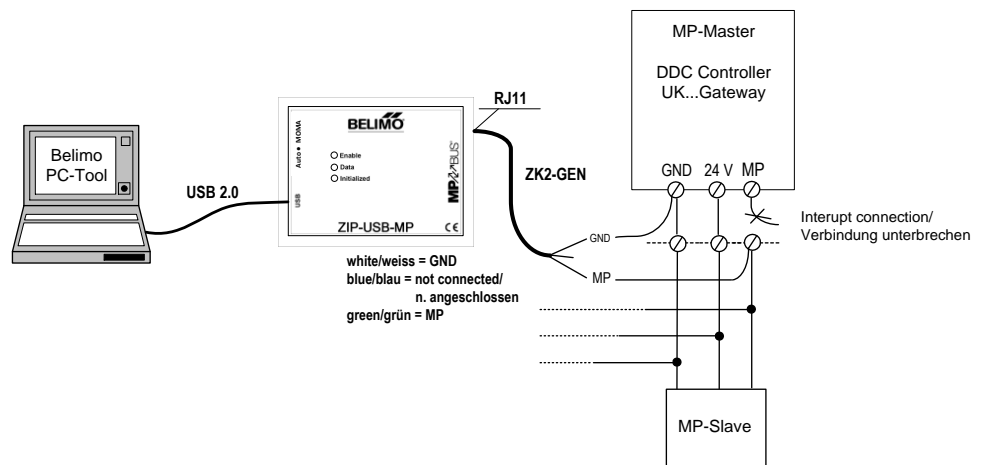

Connections / Anschluss ZIP-USB-MP

ZK1-GEN to actuator /Service socket
 ZK1-GEN an Antrieb / Servicebuche

ZK2-GEN to junction box
 ZK2-GEN an Anschlussdose

ZK2-GEN to MP bus (PC-Tool as MP-Master)
 ZK2-GEN an MP-Bus (PC-Tool als MP-Master)

Connections / Anschluss ZIP-USB-MP

ZK2-GEN to MP bus (monitor mode)

ZK2-GEN an MP-Bus (Monitor-Betrieb)

ZK6-GEN to COU24-A-MP

ZK6-GEN an COU24-A-MP

Connections / Anschluss ZIP-USB-MP

ZK6-GEN to UK24MOD / UK24BAC