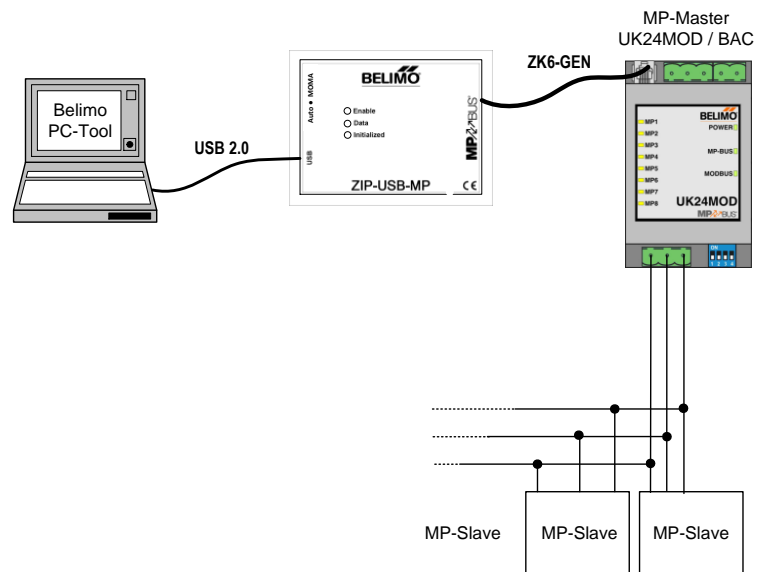

Connections / Anschluss ZIP-USB-MP

ZK1-GEN to actuator /Service socket
 ZK1-GEN an Antrieb / Servicebuche

ZK2-GEN to junction box
 ZK2-GEN an Anschlussdose

ZK2-GEN to MP bus (PC-Tool as MP-Master)
 ZK2-GEN an MP-Bus (PC-Tool als MP-Master)

Connections / Anschluss ZIP-USB-MP

ZK2-GEN to MP bus (monitor mode)

ZK2-GEN an MP-Bus (Monitor-Betrieb)

ZK6-GEN to COU24-A-MP

ZK6-GEN an COU24-A-MP

Connections / Anschluss ZIP-USB-MP

ZK6-GEN to UK24MOD / UK24BAC

ZK6-GEN an UK24MOD / UK24BAC

ZK4-GEN to UK24LON / UK24EIB

ZK4-GEN to UK24LON / UK24EIB

Connections / Anschluss ZIP-USB-MP

ZK4-GEN to VRP-M

ZK4-GEN to VRP-M

ZK4-GEN to BKN230-24MP

ZK4-GEN to BKN230-24MP

via ZK1-VAV to NMV-D2M

via ZK1-VAV an NMV-D2M

Connection / Anschluss ZTH EU / ZTH-GEN

via ZK1-VAV to CR24
via ZK1-VAV an CR24

via ZK1-GEN to NG actuator
via ZK1-GEN an NG Antrieb

*Connection ZTH-GEN similar to ZTH EU
Anschluss ZTH-GEN gleich wie ZTH EU