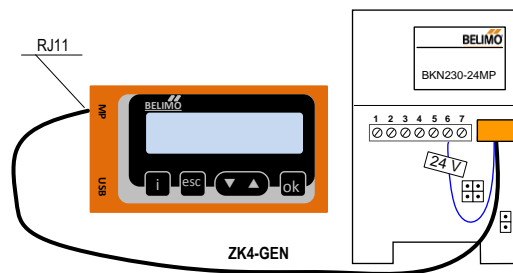

via ZK1-VAV to NMV-D2M

via ZK1-VAV an NMV-D2M

Connection / Anschluss ZTH EU / ZTH-GEN

via ZK1-VAV to CR24
via ZK1-VAV an CR24

via ZK1-GEN to NG actuator
via ZK1-GEN an NG Antrieb

*Connection ZTH-GEN similar to ZTH EU
Anschluss ZTH-GEN gleich wie ZTH EU

via ZK2-GEN to junction box
via ZK2-GEN an Anschlussdose

Connection / Anschluss ZTH EU / ZTH-GEN

via ZK4-GEN to VRP-M
 via ZK4-GEN an VRP-M

*Connection ZTH-GEN similar to ZTH EU
 Anschluss ZTH-GEN gleich wie ZTH EU

via ZK4-GEN to BKN230-24MP
 via ZK4-GEN an BKN230-24MP

via ZK6-GEN to VRD3
 via ZK6-GEN an VRD3

*Connection ZTH-GEN similar to ZTH EU
 Anschluss ZTH-GEN gleich wie ZTH EU

Connection / Anschluss ZTH EU / ZTH-GEN