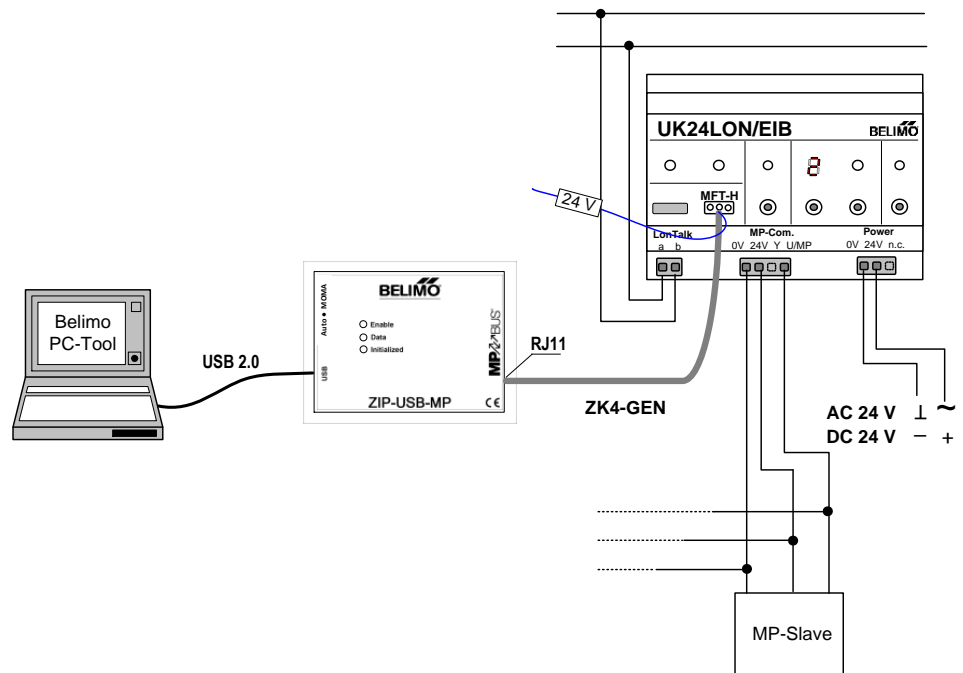

Connections / Anschluss ZIP-USB-MP

ZK2-GEN to MP bus (monitor mode)

ZK2-GEN an MP-Bus (Monitor-Betrieb)

ZK6-GEN to COU24-A-MP

ZK6-GEN an COU24-A-MP

Connections / Anschluss ZIP-USB-MP

ZK6-GEN to UK24MOD / UK24BAC

ZK6-GEN an UK24MOD / UK24BAC

ZK4-GEN to UK24LON / UK24EIB

ZK4-GEN to UK24LON / UK24EIB

Connections / Anschluss ZIP-USB-MP

ZK4-GEN to VRP-M

ZK4-GEN to VRP-M

ZK4-GEN to BKN230-24MP

ZK4-GEN to BKN230-24MP

via ZK1-VAV to NMV-D2M

via ZK1-VAV an NMV-D2M

Connection / Anschluss ZTH EU / ZTH-GEN

via ZK1-VAV to CR24
via ZK1-VAV an CR24

via ZK1-GEN to NG actuator
via ZK1-GEN an NG Antrieb

*Connection ZTH-GEN similar to ZTH EU
Anschluss ZTH-GEN gleich wie ZTH EU