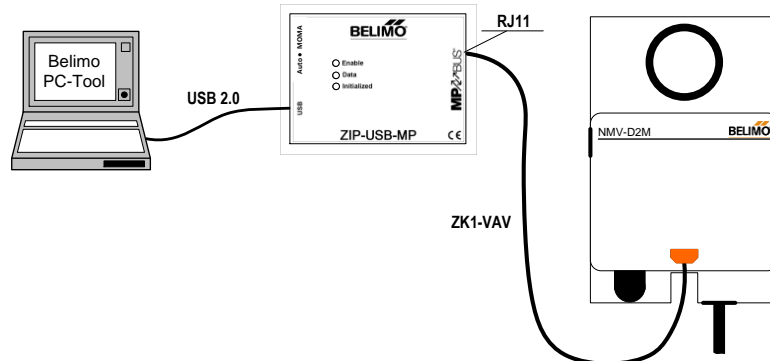

ZK6-GEN an UK24MOD / UK24BAC

ZK4-GEN to UK24LON / UK24EIB

ZK4-GEN to UK24LON / UK24EIB

Connections / Anschluss ZIP-USB-MP

ZK4-GEN to VRP-M

ZK4-GEN to VRP-M

ZK4-GEN to BKN230-24MP

ZK4-GEN to BKN230-24MP

via ZK1-VAV to NMV-D2M

via ZK1-VAV an NMV-D2M

Connection / Anschluss ZTH EU / ZTH-GEN

via ZK1-VAV to CR24
via ZK1-VAV an CR24

via ZK1-GEN to NG actuator
via ZK1-GEN an NG Antrieb

*Connection ZTH-GEN similar to ZTH EU
Anschluss ZTH-GEN gleich wie ZTH EU

via ZK2-GEN to junction box
via ZK2-GEN an Anschlussdose

Connection / Anschluss ZTH EU / ZTH-GEN

via ZK4-GEN to VRP-M
 via ZK4-GEN an VRP-M

*Connection ZTH-GEN similar to ZTH EU
 Anschluss ZTH-GEN gleich wie ZTH EU