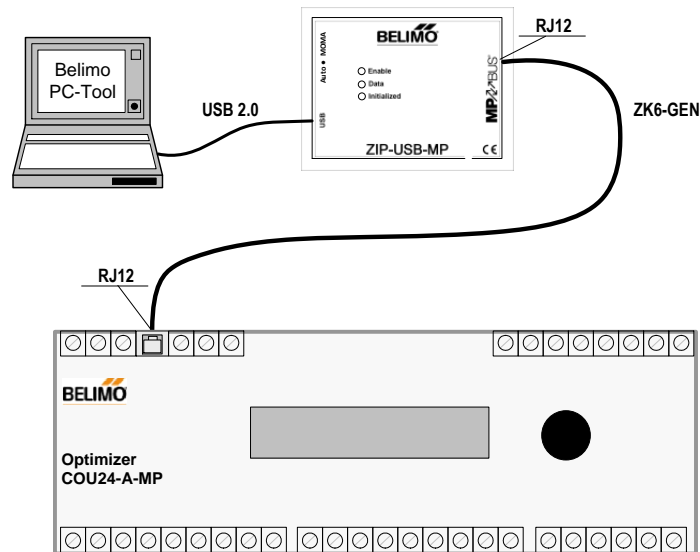

Connections / Anschluss ZIP-USB-MP

ZK2-GEN to MP bus (monitor mode)

ZK2-GEN an MP-Bus (Monitor-Betrieb)

ZK6-GEN to COU24-A-MP

ZK6-GEN an COU24-A-MP

Connections / Anschluss ZIP-USB-MP

ZK6-GEN to UK24MOD / UK24BAC