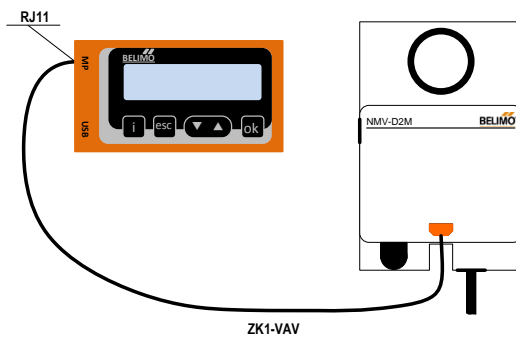

via ZK2-GEN to junction box
via ZK2-GEN an Anschlussdose

Connection / Anschluss ZTH EU / ZTH-GEN

via ZK4-GEN to VRP-M
 via ZK4-GEN an VRP-M

*Connection ZTH-GEN similar to ZTH EU
 Anschluss ZTH-GEN gleich wie ZTH EU

via ZK4-GEN to BKN230-24MP
 via ZK4-GEN an BKN230-24MP

via ZK6-GEN to VRD3
 via ZK6-GEN an VRD3

*Connection ZTH-GEN similar to ZTH EU
 Anschluss ZTH-GEN gleich wie ZTH EU

Connection / Anschluss ZTH EU / ZTH-GEN

via ZK1-VAV to NMV-D2M
 via ZK1-VAV an NMV-D2M

*Connection ZTH-GEN similar to ZTH EU
 Anschluss ZTH-GEN gleich wie ZTH EU

via ZK1-VAV to CR24
 via ZK1-VAV an CR24

*Connection ZTH-GEN similar to ZTH EU
 Anschluss ZTH-GEN gleich wie ZTH EU

Direktanschluss / Direct connection MFT-C

Connection ZTH EU ZIP function

Anschluss ZTH EU ZIP Funktion

Connection ZIP-USB-MP

Anschluss ZIP-USB-MP

MP-Bus Tester (ZTH EU)

with ZK2-GEN
mit ZK2-GEN

with ZK4-GEN
mit ZK4-GEN