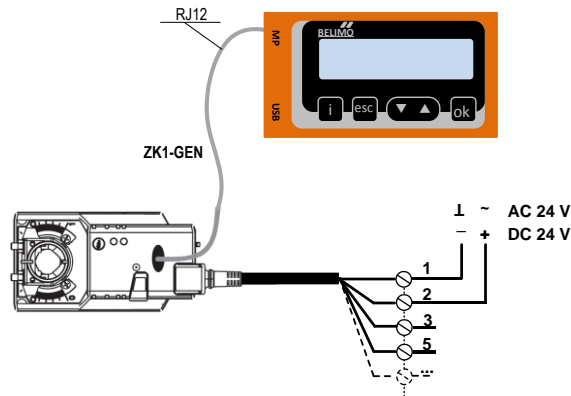

via ZK1-VAV to NMV-D2M

via ZK1-VAV an NMV-D2M

Connection / Anschluss ZTH EU / ZTH-GEN

via ZK1-VAV to CR24
via ZK1-VAV an CR24

via ZK1-GEN to NG actuator
via ZK1-GEN an NG Antrieb

*Connection ZTH-GEN similar to ZTH EU
Anschluss ZTH-GEN gleich wie ZTH EU

via ZK2-GEN to junction box
via ZK2-GEN an Anschlussdose

Connection / Anschluss ZTH EU / ZTH-GEN

via ZK4-GEN to VRP-M
 via ZK4-GEN an VRP-M

*Connection ZTH-GEN similar to ZTH EU
 Anschluss ZTH-GEN gleich wie ZTH EU