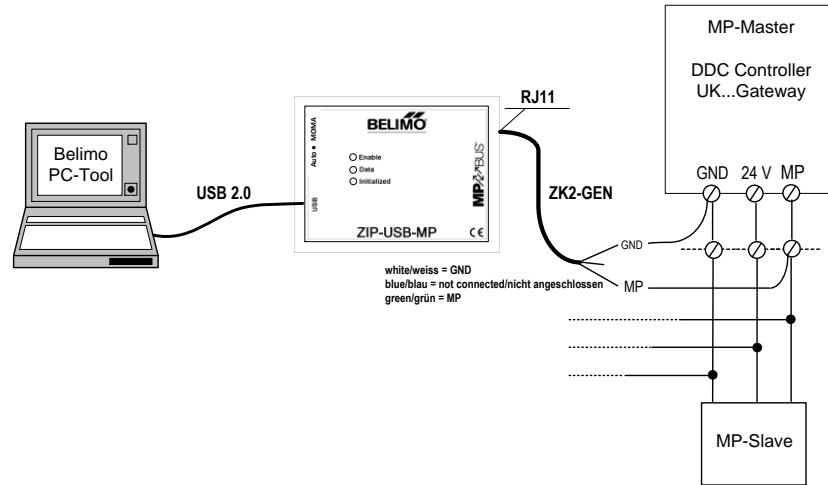

Connections / Anschluss ZIP-USB-MP

ZK1-GEN to actuator /Service socket
 ZK1-GEN an Antrieb / Servicebuche

ZK2-GEN to junction box
 ZK2-GEN an Anschlussdose

ZK2-GEN to MP bus (PC-Tool as MP-Master)
 ZK2-GEN an MP-Bus (PC-Tool als MP-Master)

Connections / Anschluss ZIP-USB-MP

ZK2-GEN to MP bus (monitor mode)

ZK2-GEN an MP-Bus (Monitor-Betrieb)

ZK6-GEN to COU24-A-MP

ZK6-GEN an COU24-A-MP

Connections / Anschluss ZIP-USB-MP

ZK6-GEN to UK24MOD / UK24BAC