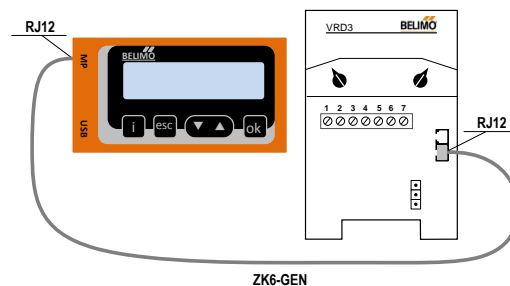

via ZK1-VAV to NMV-D2M

via ZK1-VAV an NMV-D2M

Connection / Anschluss ZTH EU / ZTH-GEN

via ZK1-VAV to CR24
via ZK1-VAV an CR24

via ZK1-GEN to NG actuator
via ZK1-GEN an NG Antrieb

*Connection ZTH-GEN similar to ZTH EU
Anschluss ZTH-GEN gleich wie ZTH EU

via ZK2-GEN to junction box
via ZK2-GEN an Anschlussdose

Connection / Anschluss ZTH EU / ZTH-GEN

via ZK4-GEN to VRP-M
 via ZK4-GEN an VRP-M

*Connection ZTH-GEN similar to ZTH EU
 Anschluss ZTH-GEN gleich wie ZTH EU

via ZK4-GEN to BKN230-24MP
 via ZK4-GEN an BKN230-24MP

via ZK6-GEN to VRD3
 via ZK6-GEN an VRD3

*Connection ZTH-GEN similar to ZTH EU
 Anschluss ZTH-GEN gleich wie ZTH EU

Connection / Anschluss ZTH EU / ZTH-GEN