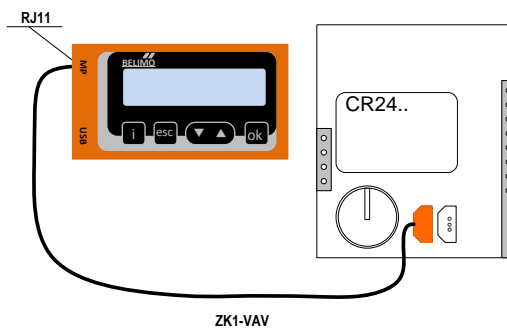

via ZK2-GEN to junction box
via ZK2-GEN an Anschlussdose

Connection / Anschluss ZTH EU / ZTH-GEN

via ZK4-GEN to VRP-M
 via ZK4-GEN an VRP-M

*Connection ZTH-GEN similar to ZTH EU
 Anschluss ZTH-GEN gleich wie ZTH EU

via ZK4-GEN to BKN230-24MP
 via ZK4-GEN an BKN230-24MP

via ZK6-GEN to VRD3
 via ZK6-GEN an VRD3

*Connection ZTH-GEN similar to ZTH EU
 Anschluss ZTH-GEN gleich wie ZTH EU

Connection / Anschluss ZTH EU / ZTH-GEN

via ZK1-VAV to NMV-D2M
 via ZK1-VAV an NMV-D2M

*Connection ZTH-GEN similar to ZTH EU
 Anschluss ZTH-GEN gleich wie ZTH EU

via ZK1-VAV to CR24
 via ZK1-VAV an CR24

*Connection ZTH-GEN similar to ZTH EU
 Anschluss ZTH-GEN gleich wie ZTH EU

Direktanschluss / Direct connection MFT-C

Connection ZTH EU ZIP function

Anschluss ZTH EU ZIP Funktion

Connection ZIP-USB-MP

Anschluss ZIP-USB-MP

MP-Bus Tester (ZTH EU)

with ZK2-GEN
mit ZK2-GEN

with ZK4-GEN
mit ZK4-GEN