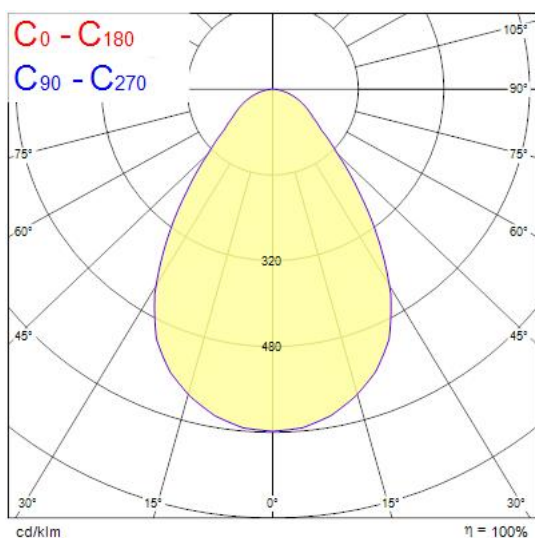

Concord

Solstice 150 1800lm 930 DALI WW
2070137

IP rating	IP40/20
IK rating	IK02
Product EAN number	5025768701377
Warranty	5 years

Photometry