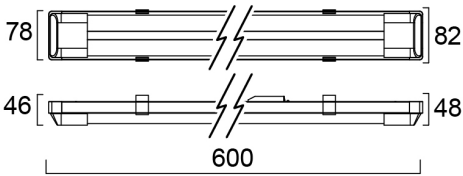

Data table

GENERAL DATA

Product name

LED IP20 BATTEN L600 TWIN 4000K