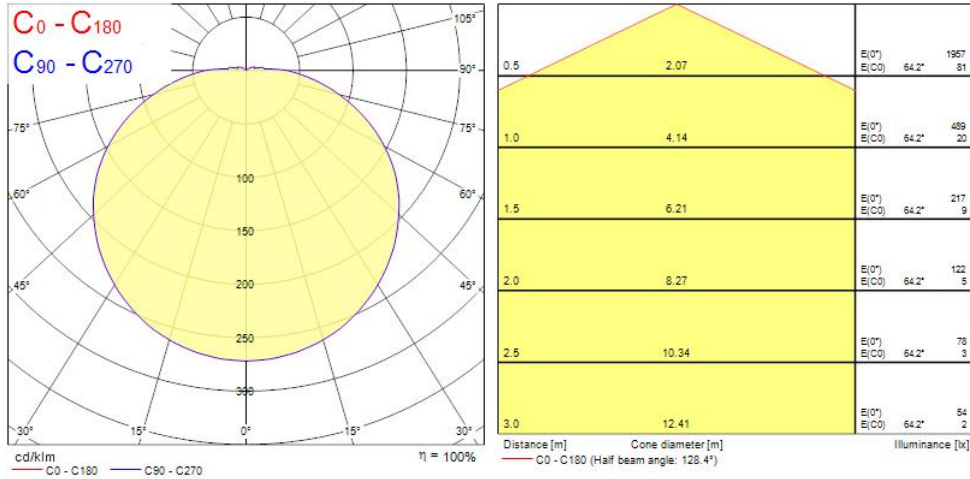

LED IP20 BATTEN L600 TWIN 4000K 0045162

Photometry

Technical drawings