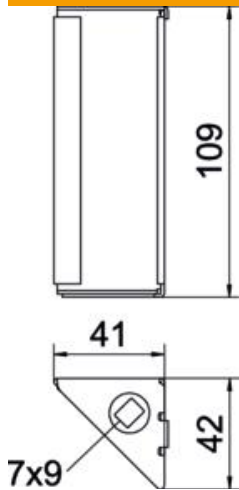

Technical data sheet

Cover support for walkable cable trays

Item number: 6049245

Cover support for the walkable BKRS cable tray system, as an additional support for covers. With rounded edges to protect the cables during routing.

St Steel

FS Strip galvanized

Master data

Item number	6049245
Type	DSTK 110 FS
Description 1	Cover support, edge protection
Description 2	system height 110 mm
Manufacturer	OBO
Dimension	109x43x42
Colour	zinc
Material	Steel
Surface	Strip galvanized
Surface standard	DIN EN 10346
Smallest sales unit	10
Unit of quantity	Piece
Weight	12.3 kg
Weight unit	kg/100 pc.
CO2 Footprint (GWP) Cradle-to-Gate	0,4656 kg CO2e / 1 Piece

Technical data sheet

Cover support for walkable cable trays

Item number: 6049245

Dimensions

Length	41 mm
Width	42 mm
Height	110 mm
Dimension L	109 mm

Technical data

Maintain electrical functions	no
Suitable for mesh cable tray	no
Suitable for cable ladder	no
Suitable for cable tray	yes
Suitable for profile shapes	Miscellaneous
Hole diameter	15 mm
Material thickness	1.25 mm
With screw accessories	no
Profile shape	Miscellaneous
Rustproof steel, pickled	no