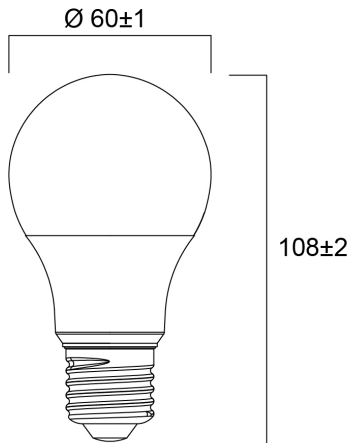

Technical drawings

Data table

GENERAL DATA

Product name	ToLEDo GLS V7 470LM 840 E27 SL
Technology	LED
Watt (Rated) (W)	4.9
Cap/Base	E27
Fixture rating	Open
Operating temperature range (°C)	-20°C...+40°C
Performance ambient temperature Tq (°C)	25
E-number FI	4740977
Warranty	3 years

OPTICAL DATA