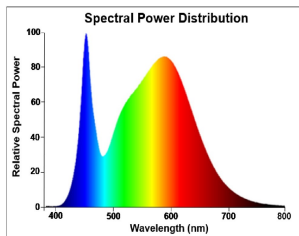

ToLEDo GLS

ToLEDo GLS V7 470LM 840 E27 SL

0029577