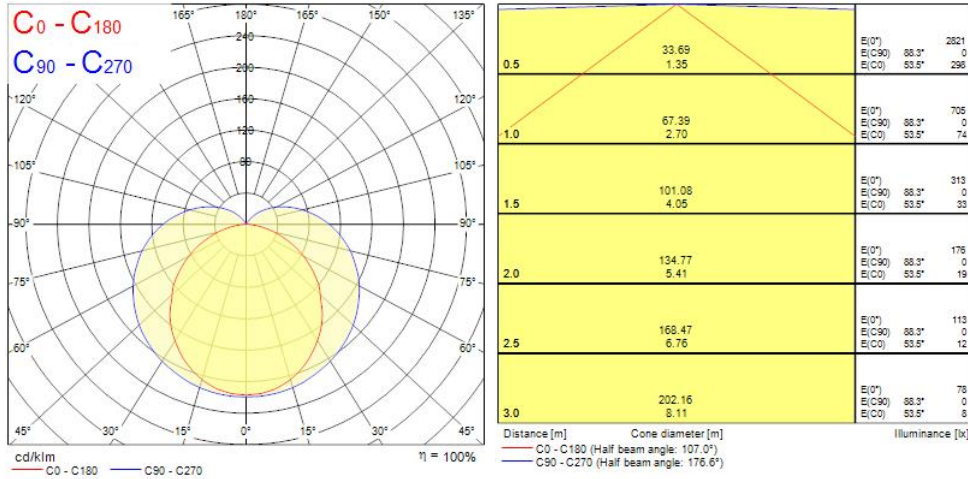

LED IP20 BATTEN L1800 SINGLE 4000K 0045161

Photometry

Technical drawings