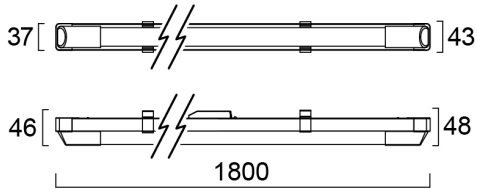

Data table

GENERAL DATA

Product name

LED IP20 BATTEN L1800 SINGLE 4000K