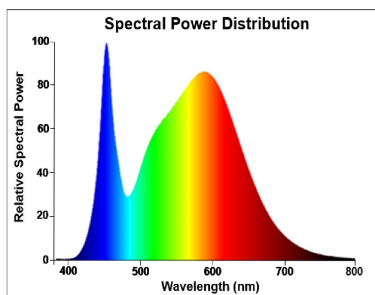

ToLEDo GLS

ToLEDo GLS V7 470LM 840 E27 SL

0029577

Packaging

Single packaging type	Carton
Product EAN number	5410288295770
Packaging single length / height (cm)	6.0
Packaging single width (cm)	6.0
Packaging single depth (cm)	11.2
DUN14 (outer)	15410288295777
Units per outer package	6
Packaging outer length / height (cm)	18.8
Packaging outer width (cm)	12.7
Packaging outer depth (cm)	12.0

Safety data

Optimal operating condition (°C)	-20-40
Breakage cleaning instructions	Not applicable
Special purpose lamp	No
Dry applications use only	Yes
Suitable for household illumination	Yes
Safety message	Not Suitable for totally enclosed fixtures

PHOTOMETRY

TECHNICAL DRAWINGS