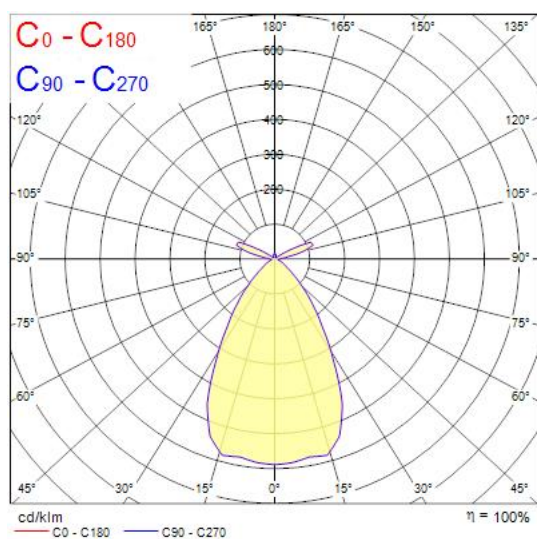

Concord

EQUINOX 165 2500 TRIMLESS 940 DALI 2059955

Housing colour	RAL 9016 - Traffic white / Bezel
IP rating	IP20
IK rating	IK02
Product EAN number	5025768599554
Warranty	5 years

Photometry